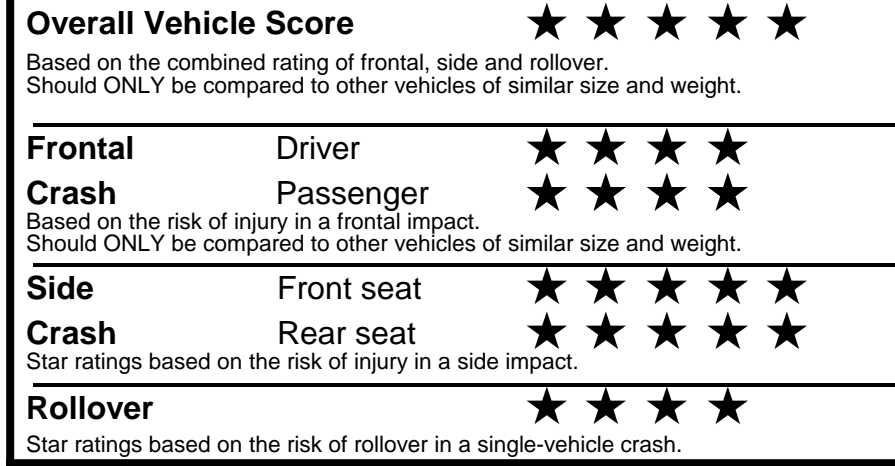

GOVERNMENT 5-STAR SAFETY RATINGS

PARTS CONTENT INFORMATION

FOR VEHICLES IN THIS CAR LINE U.S./CANADIAN PARTS CONTENT: 1 %

MAJOR SOURCES OF FOREIGN PARTS: KOREA: 90%

NOTE: PARTS CONTENT DOES NOT INCLUDE FINAL ASSEMBLY, DISTRIBUTION, OR OTHER NON-PARTS COSTS.

FOR THIS VEHICLE FINAL ASSEMBLY POINT: HWASUNG, KOREA

COUNTRY OF ORIGIN ENGINE (MOTOR): KOREA

TRANSMISSION: KOREA

Star ratings range from 1 to 5 stars (★★★★★) with 5 being the highest.
Source: National Highway Traffic Safety Administration (NHTSA).
www.safercar.gov or 1-888-327-4236

Manufacturer's suggested retail price includes Manufacturer's recommended pre-delivery service. License and title fees, state and local taxes and other dealer installed options and accessories are not included in the manufacturer's suggested retail price.