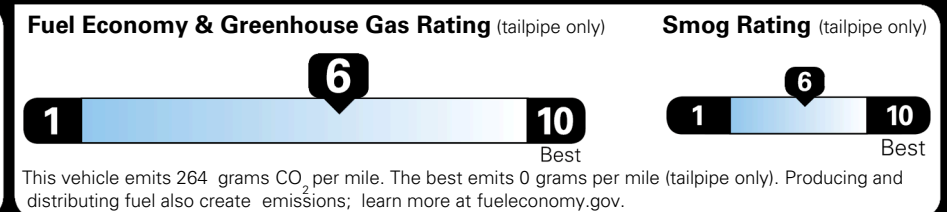

MSRP INCLUDING OPTIONS \$ 44,420.00

INLAND FREIGHT AND HANDLING \$ 1,495.00

TOTAL MANUFACTURER'S SUGGESTED RETAIL PRICE ▶ \$ 45,915.00

TOTAL ADDITIONAL WEIGHT: 54.9

*Additional terms and conditions apply.
 **Kia Connect may be currently unavailable for some Model Year 2022 and newer vehicles sold or purchased in Massachusetts; please see owners.kia.com for more information.
 NOTE: When you purchase this vehicle, Kia America, Inc. collects personal information you provide to the dealership. For information on our collection and use of personal information and your rights, please see our Privacy Policy on www.kia.com.

EPA DOT Fuel Economy and Environment

Gasoline Vehicle

You save \$1,250
 in fuel costs over 5 years compared to the average new vehicle.

Annual fuel cost \$1,450

Actual results will vary for many reasons, including driving conditions and how you drive and maintain your vehicle. The average new vehicle gets 29 MPG and costs \$8,500 to fuel over 5 years. Cost estimates are based on 15,000 miles per year at \$ 3.30 per gallon. MPGe is miles per gasoline gallon equivalent. Vehicle emissions are a significant cause of climate change and smog.