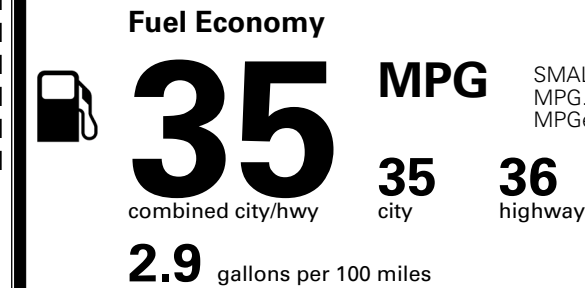

TOTAL MANUFACTURER'S SUGGESTED RETAIL PRICE ▶

\$ 35,385.00

TOTAL ADDITIONAL WEIGHT:

EPA DOT Fuel Economy and Environment

Gasoline Vehicle

SMALL SUVs range from 14 to 138 MPG. The best vehicle rates 146 MPGe.