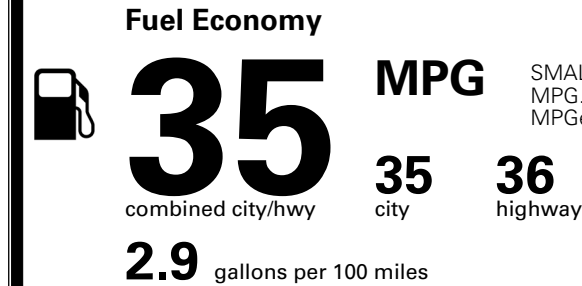

\$1,000.00

\$200.00

\$375.00

MSRP INCLUDING OPTIONS

\$ 35,465.00

INLAND FREIGHT AND HANDLING

\$ 1,495.00

TOTAL MANUFACTURER'S SUGGESTED RETAIL PRICE ▶

\$ 36,960.00

TOTAL ADDITIONAL WEIGHT: 7.9

EPA DOT Fuel Economy and Environment

Gasoline Vehicle

SMALL SUVs range from 14 to 138 MPG. The best vehicle rates 146 MPGe.

You save
\$1,250
 in fuel costs
 over 5 years
 compared to the
 average new vehicle.