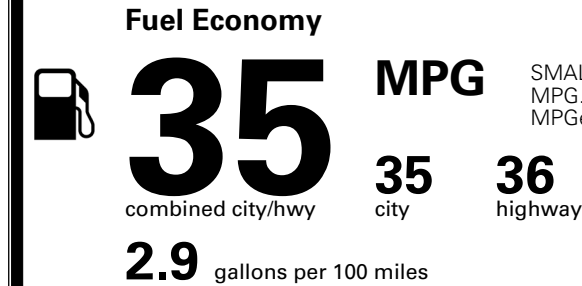

\$1,000.00

\$200.00

\$375.00

MSRP INCLUDING OPTIONS

\$ 35,365.00

INLAND FREIGHT AND HANDLING

\$ 1,495.00

TOTAL MANUFACTURER'S SUGGESTED RETAIL PRICE ▶

\$ 36,860.00

TOTAL ADDITIONAL WEIGHT: 7.9

EPA DOT Fuel Economy and Environment

Gasoline Vehicle

SMALL SUVs range from 14 to 125 MPG. The best vehicle rates 146 MPGe.

You save
\$1,500
 in fuel costs
 over 5 years
 compared to the
 average new vehicle.