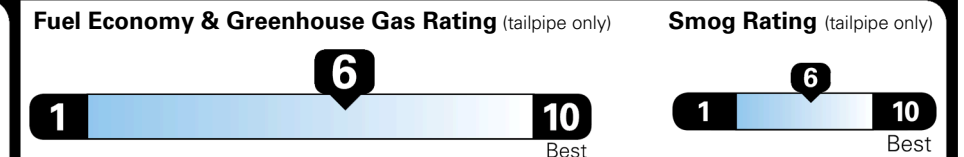

EPA DOT Fuel Economy and Environment

Gasoline Vehicle

Fuel Economy

35 MPG
combined city/hwy

35 MPG
city

36 MPG
highway

2.9 gallons per 100 miles

SMALL SUVs range from 14 to 138 MPG. The best vehicle rates 146 MPGe.

You save $1,250
in fuel costs over 5 years compared to the average new vehicle.

Annual fuel cost $1,350