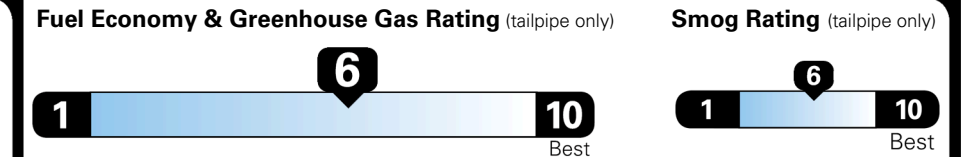

EPA DOT Fuel Economy and Environment

Gasoline Vehicle

Fuel Economy

35 MPG
combined city/hwy

35 MPG
city

36 MPG
highway

2.9 gallons per 100 miles

SMALL SUVs range from 14 to 125 MPG. The best vehicle rates 146 MPGe.

You save $1,500
in fuel costs over 5 years compared to the average new vehicle.

Annual fuel cost $1,400