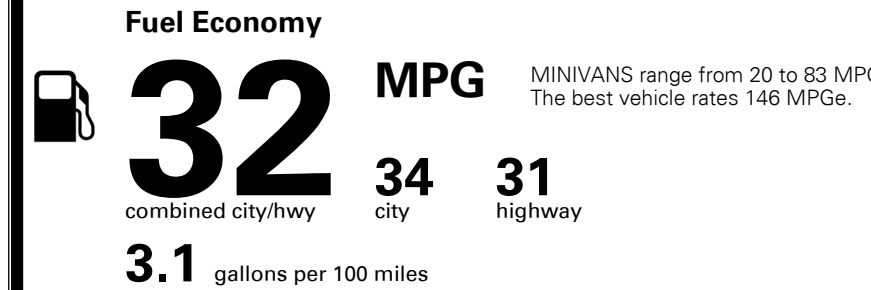

Included
 \$315.00
 \$285.00
 \$130.00
 \$80.00

MSRP INCLUDING OPTIONS

\$ 53,900.00

INLAND FREIGHT AND HANDLING

\$ 1,495.00

TOTAL MANUFACTURER'S SUGGESTED RETAIL PRICE ▶

\$ 55,395.00

TOTAL ADDITIONAL WEIGHT: 24.7

EPA DOT Fuel Economy and Environment

Gasoline Vehicle

You save \$750
 in fuel costs over 5 years compared to the average new vehicle.

Annual fuel cost \$1,550

This vehicle emits 275 grams CO₂ per mile. The best emits 0 grams per mile (tailpipe only). Producing and distributing fuel also create emissions; learn more at fueleconomy.gov.