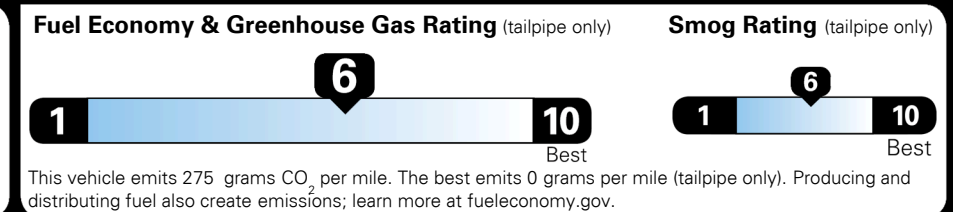

Included
 \$315.00
 \$285.00
 \$130.00
 \$80.00

MSRP INCLUDING OPTIONS

\$ 53,900.00

INLAND FREIGHT AND HANDLING

\$ 1,495.00

TOTAL MANUFACTURER'S SUGGESTED RETAIL PRICE ▶

\$ 55,395.00

TOTAL ADDITIONAL WEIGHT: 24.7

EPA DOT Fuel Economy and Environment

Gasoline Vehicle

You save \$750
 in fuel costs over 5 years compared to the average new vehicle.

Annual fuel cost \$1,550

This vehicle emits 275 grams CO₂ per mile. The best emits 0 grams per mile (tailpipe only). Producing and distributing fuel also create emissions; learn more at fueleconomy.gov.