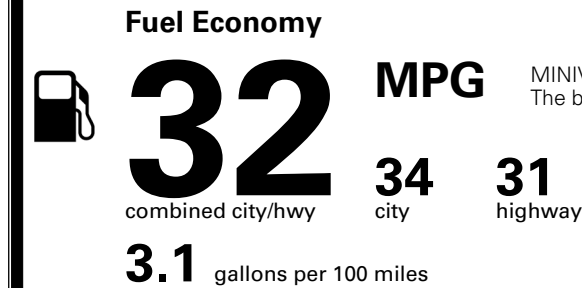

EPA DOT Fuel Economy and Environment

Gasoline Vehicle

MINIVANS range from 20 to 83 MPG. The best vehicle rates 146 MPGe.

You save $750
in fuel costs over 5 years compared to the average new vehicle.

Annual fuel cost
$1,550

Fuel Economy & Greenhouse Gas Rating (tailpipe only) Smog Rating (tailpipe only)