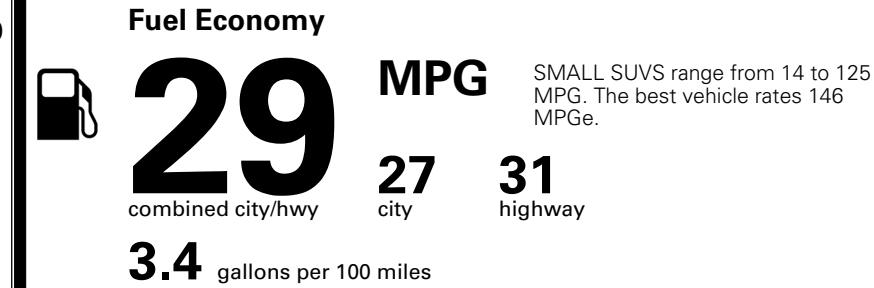

EXTERIOR
17" Machine Finished Alloy Wheels
Heated Outside Mirrors w/ LED Turn Signals
Upgraded Grille w/LED Positioning Lights
LED Rear Combination Lights & Daytime Running Lights
Front Fog Lights
Roof Rails, Rear Spoiler, and Rear Privacy Glass
Compact Spare Tire

WARRANTY
10 Year/100,000 Mile Limited Powertrain Warranty
5 Year/60,000 Mile Limited Basic Warranty
5 Year/60,000 Mile Roadside Assistance

MANUFACTURER'S SUGGESTED RETAIL PRICE ▶

$ 26,990.00

ADDITIONAL INSTALLED EQUIPMENT:
(In addition to or in place of standard features)
Carpeted Floor Mats

$200.00

MSRP INCLUDING OPTIONS

$ 27,190.00

INLAND FREIGHT AND HANDLING

$ 1,495.00

TOTAL MANUFACTURER'S SUGGESTED RETAIL PRICE ▶

$ 28,685.00

TOTAL ADDITIONAL WEIGHT: 5.8

*Additional terms and conditions apply.
**Kia Connect may be currently unavailable for some Model Year 2022 and newer vehicles sold or purchased in Massachusetts; please see owners.kia.com for more information.
NOTE: When you purchase this vehicle, Kia America, Inc. collects personal information you provide to the dealership. For information on our collection and use of personal information and your rights, please see our Privacy Policy on www.kia.com.

EPA DOT Fuel Economy and Environment

Gasoline Vehicle

You save $0
in fuel costs over 5 years compared to the average new vehicle.

Annual fuel cost $1,700