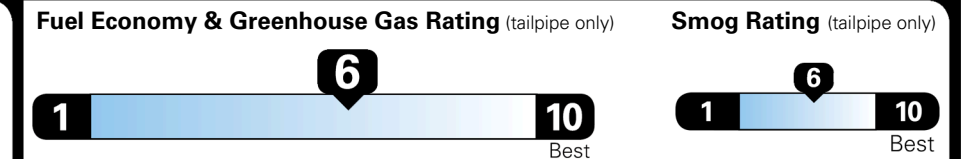

This vehicle emits 309 grams CO₂ per mile. The best emits 0 grams per mile (tailpipe only). Producing and distributing fuel also create emissions; learn more at fueleconomy.gov.

Actual results will vary for many reasons, including driving conditions and how you drive and maintain your vehicle. The average new vehicle gets 29 MPG and costs $8,500 to fuel over 5 years. Cost estimates are based on 15,000 miles per year at $ 3.30 per gallon. MPGe is miles per gasoline gallon equivalent. Vehicle emissions are a significant cause of climate change and smog.

fueleconomy.gov

Calculate personalized estimates and compare vehicles

GOVERNMENT 5-STAR SAFETY RATINGS

Overall Vehicle Score ★★★★★

Based on the combined rating of frontal, side and rollover. Should ONLY be compared to other vehicles of similar size and weight.

Frontal Driver ★★★★★

Crash Passenger ★★★★★

Based on the risk of injury in a frontal impact. Should ONLY be compared to other vehicles of similar size and weight.

Side Front seat ★★★★★

Crash Rear seat ★★★★★

Star ratings based on the risk of injury in a side impact.

Rollover ★★★★★

Star ratings based on the risk of rollover in a single-vehicle crash.

Star ratings range from 1 to 5 stars (★★★★★) with 5 being the highest.

Source: National Highway Traffic Safety Administration (NHTSA).

www.safercar.gov or 1-888-327-4236

Manufacturer's suggested retail price includes Manufacturer's recommended pre-delivery service. License and title fees, state and local taxes and other dealer installed options and accessories are not included in the manufacturer's suggested retail price.

PARTS CONTENT INFORMATION

FOR VEHICLES IN THIS CAR LINE U.S./CANADIAN PARTS CONTENT: 3 %

MAJOR SOURCES OF FOREIGN PARTS: KOREA: 90%

NOTE: PARTS CONTENT DOES NOT INCLUDE FINAL ASSEMBLY, DISTRIBUTION, OR OTHER NON-PARTS COSTS.

FOR THIS VEHICLE FINAL ASSEMBLY POINT: GWANGJU, KOREA

COUNTRY OF ORIGIN

ENGINE (MOTOR): KOREA

TRANSMISSION: KOREA