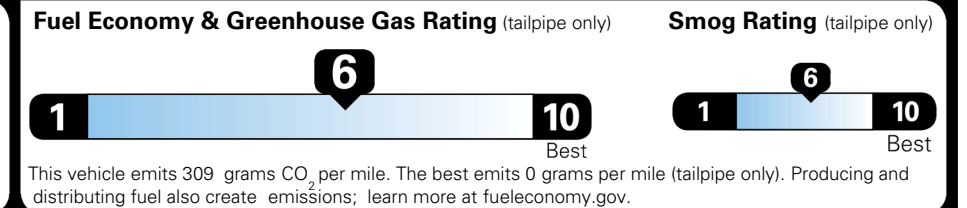

MSRP INCLUDING OPTIONS

\$ 27,645.00

INLAND FREIGHT AND HANDLING

\$ 1,495.00

TOTAL MANUFACTURER'S SUGGESTED RETAIL PRICE ▶

\$ 29,140.00

TOTAL ADDITIONAL WEIGHT: 6.1

*Additional terms and conditions apply.
 **Kia Connect may be currently unavailable for some Model Year 2022 and newer vehicles sold or purchased in Massachusetts; please see owners.kia.com for more information.
 NOTE: When you purchase this vehicle, Kia America, Inc. collects personal information you provide to the dealership. For information on our collection and use of personal information and your rights, please see our Privacy Policy on www.kia.com.

EPA DOT Fuel Economy and Environment

Gasoline Vehicle

You save \$0
 in fuel costs over 5 years compared to the average new vehicle.

Annual fuel cost \$1,700

Actual results will vary for many reasons, including driving conditions and how you drive and maintain your vehicle. The average new vehicle gets 29 MPG and costs \$8,500 to fuel over 5 years. Cost estimates are based on 15,000 miles per year at \$ 3.30 per gallon. MPGe is miles per gasoline gallon equivalent. Vehicle emissions are a significant cause of climate change and smog.