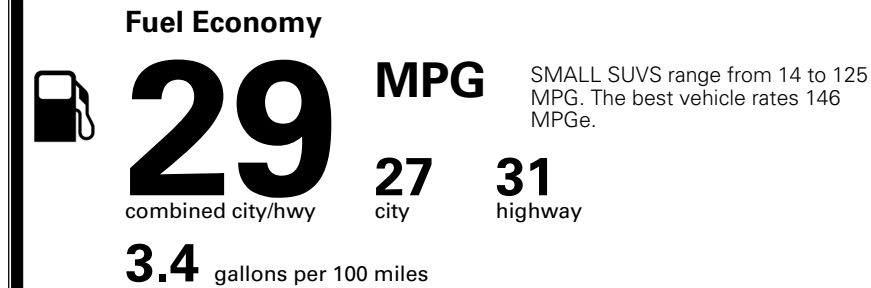

MSRP INCLUDING OPTIONS

\$ 27,645.00

INLAND FREIGHT AND HANDLING

\$ 1,495.00

TOTAL MANUFACTURER'S SUGGESTED RETAIL PRICE ▶

\$ 29,140.00

TOTAL ADDITIONAL WEIGHT: 6.1

*Additional terms and conditions apply.
 **Kia Connect may be currently unavailable for some Model Year 2022 and newer vehicles sold or purchased in Massachusetts; please see owners.kia.com for more information.
 NOTE: When you purchase this vehicle, Kia America, Inc. collects personal information you provide to the dealership. For information on our collection and use of personal information and your rights, please see our Privacy Policy on www.kia.com.

EPA DOT Fuel Economy and Environment

Gasoline Vehicle

You save \$0
 in fuel costs over 5 years compared to the average new vehicle.

Annual fuel cost \$1,700

Actual results will vary for many reasons, including driving conditions and how you drive and maintain your vehicle. The average new vehicle gets 29 MPG and costs \$8,500 to fuel over 5 years. Cost estimates are based on 15,000 miles per year at \$ 3.30 per gallon. MPGe is miles per gasoline gallon equivalent. Vehicle emissions are a significant cause of climate change and smog.