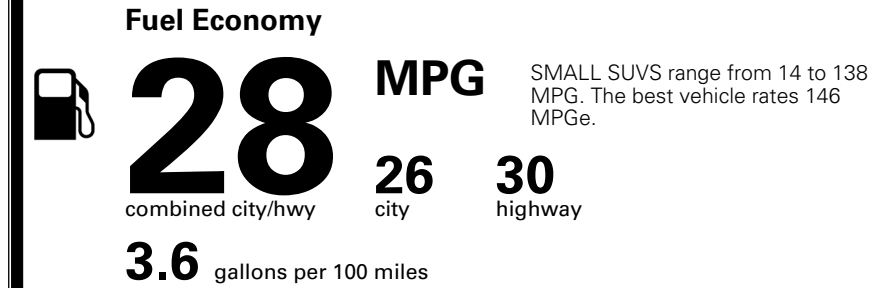

EPA DOT Fuel Economy and Environment

Gasoline Vehicle

You spend \$250 more in fuel costs over 5 years compared to the average new vehicle.

Annual fuel cost \$1,650

Actual results will vary for many reasons, including driving conditions and how you drive and maintain your vehicle. The average new vehicle gets 29 MPG and costs \$8,000 to fuel over 5 years. Cost estimates are based on 15,000 miles per year at \$ 3.10 per gallon. MPGe is miles per gasoline gallon equivalent. Vehicle emissions are a significant cause of climate change and smog.