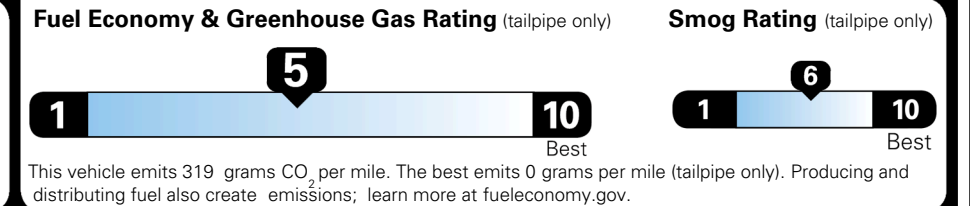

EPA DOT Fuel Economy and Environment

Gasoline Vehicle

You spend \$250 more in fuel costs over 5 years compared to the average new vehicle.

Annual fuel cost \$1,650

Actual results will vary for many reasons, including driving conditions and how you drive and maintain your vehicle. The average new vehicle gets 29 MPG and costs \$8,000 to fuel over 5 years. Cost estimates are based on 15,000 miles per year at \$ 3.10 per gallon. MPGe is miles per gasoline gallon equivalent. Vehicle emissions are a significant cause of climate change and smog.