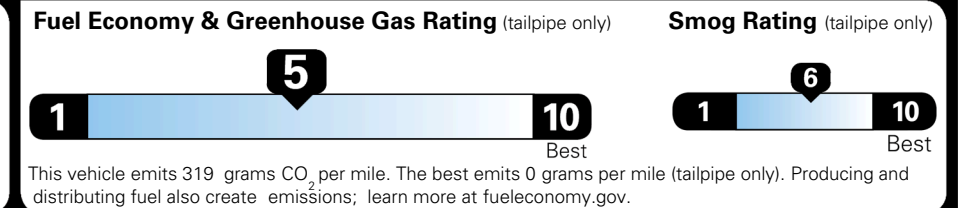

TOTAL ADDITIONAL WEIGHT: 7.2

EPA DOT Fuel Economy and Environment

Gasoline Vehicle

You spend \$250
 more in fuel costs over 5 years compared to the average new vehicle.

Annual fuel cost \$1,650

Actual results will vary for many reasons, including driving conditions and how you drive and maintain your vehicle. The average new vehicle gets 29 MPG and costs \$8,000 to fuel over 5 years. Cost estimates are based on 15,000 miles per year at \$ 3.10 per gallon. MPGe is miles per gasoline gallon equivalent. Vehicle emissions are a significant cause of climate change and smog.