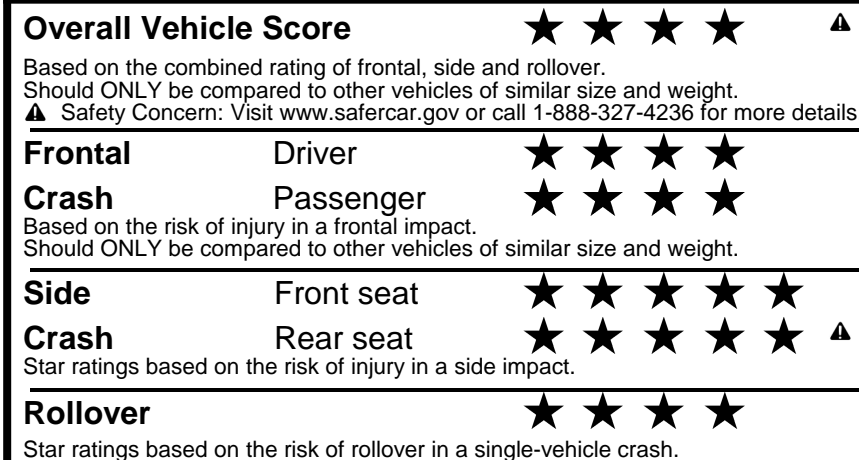

fueleconomy.gov

Calculate personalized estimates and compare vehicles

GOVERNMENT 5-STAR SAFETY RATINGS

Star ratings range from 1 to 5 stars (★★★★★) with 5 being the highest. Source: National Highway Traffic Safety Administration (NHTSA). www.safercar.gov or 1-888-327-4236