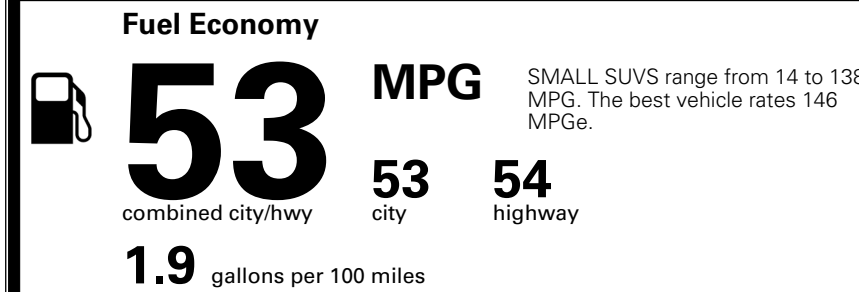

MSRP INCLUDING OPTIONS

\$ 34,675.00

INLAND FREIGHT AND HANDLING

\$ 1,495.00

TOTAL MANUFACTURER'S SUGGESTED RETAIL PRICE ▶

\$ 36,170.00

*Additional terms and conditions apply.
 **Kia Connect may be currently unavailable for some Model Year 2022 and newer vehicles sold or purchased in Massachusetts; please see owners.kia.com for more information.
 NOTE: When you purchase this vehicle, Kia America, Inc. collects personal information you provide to the dealership. For information on our collection and use of personal information and your rights, please see our Privacy Policy on www.kia.com.

TOTAL ADDITIONAL WEIGHT: 11.8

EPA DOT Fuel Economy and Environment

Gasoline Vehicle

You save \$3,750
 in fuel costs over 5 years compared to the average new vehicle.

Annual fuel cost \$950

Actual results will vary for many reasons, including driving conditions and how you drive and maintain your vehicle. The average new vehicle gets 29 MPG and costs \$8,500 to fuel over 5 years. Cost estimates are based on 15,000 miles per year at \$ 3.30 per gallon. MPGe is miles per gasoline gallon equivalent. Vehicle emissions are a significant cause of climate change and smog.