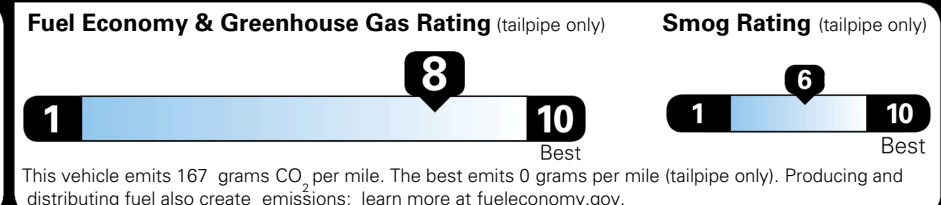

TOTAL ADDITIONAL WEIGHT: 11.8

EPA DOT Fuel Economy and Environment

Gasoline Vehicle

You save \$3,750
 in fuel costs over 5 years compared to the average new vehicle.

Annual fuel cost \$950

Actual results will vary for many reasons, including driving conditions and how you drive and maintain your vehicle. The average new vehicle gets 29 MPG and costs \$8,500 to fuel over 5 years. Cost estimates are based on 15,000 miles per year at \$ 3.30 per gallon. MPGe is miles per gasoline gallon equivalent. Vehicle emissions are a significant cause of climate change and smog.