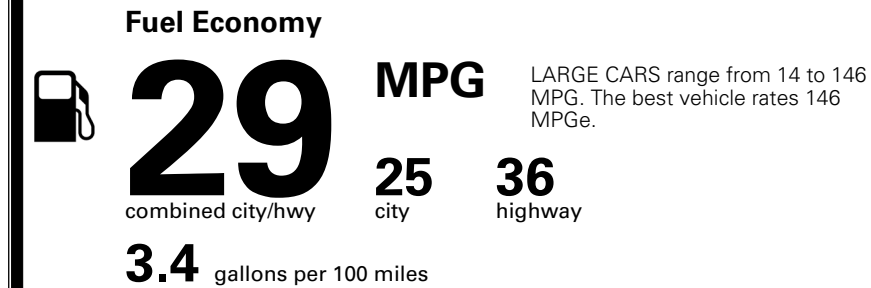

\$695.00
 \$295.00
 \$2,200.00

\$110.00
 \$350.00

\$ 32,140.00

\$ 1,245.00

\$ 33,385.00

EPA DOT Fuel Economy and Environment

Gasoline Vehicle

You save \$0
 in fuel costs over 5 years compared to the average new vehicle.