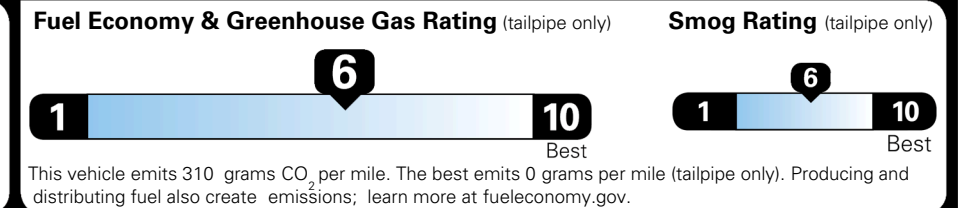

Actual results will vary for many reasons, including driving conditions and how you drive and maintain your vehicle. The average new vehicle gets 29 MPG and costs $8,500 to fuel over 5 years. Cost estimates are based on 15,000 miles per year at $ 3.30 per gallon. MPGe is miles per gasoline gallon equivalent. Vehicle emissions are a significant cause of climate change and smog.

fueleconomy.gov

Calculate personalized estimates and compare vehicles

GOVERNMENT 5-STAR SAFETY RATINGS

PARTS CONTENT INFORMATION

Overall Vehicle Score ★ ★ ★ ★ ★

Based on the combined rating of frontal, side and rollover. Should ONLY be compared to other vehicles of similar size and weight.

Frontal Driver ★ ★ ★ ★ ★

Crash Passenger ★ ★ ★ ★ ★

Based on the risk of injury in a frontal impact. Should ONLY be compared to other vehicles of similar size and weight.

Side Front seat ★ ★ ★ ★ ★

Crash Rear seat ★ ★ ★ ★ ★

Star ratings based on the risk of injury in a side impact.

Rollover ★ ★ ★ ★ ★

Star ratings based on the risk of rollover in a single-vehicle crash.

Star ratings range from 1 to 5 stars (★★★★★) with 5 being the highest.

Source: National Highway Traffic Safety Administration (NHTSA).

www.safercar.gov or 1-888-327-4236

Manufacturer's suggested retail price includes Manufacturer's recommended pre-delivery service. License and title fees, state and local taxes and other dealer installed options and accessories are not included in the manufacturer's suggested retail price.

FOR VEHICLES IN THIS CAR LINE U.S./CANADIAN PARTS CONTENT: 0 %

MAJOR SOURCES OF FOREIGN PARTS: KOREA: 90%

NOTE: PARTS CONTENT DOES NOT INCLUDE FINAL ASSEMBLY, DISTRIBUTION, OR OTHER NON-PARTS COSTS.

FOR THIS VEHICLE FINAL ASSEMBLY POINT: HWASUNG, KOREA

COUNTRY OF ORIGIN

ENGINE (MOTOR): KOREA

TRANSMISSION: KOREA