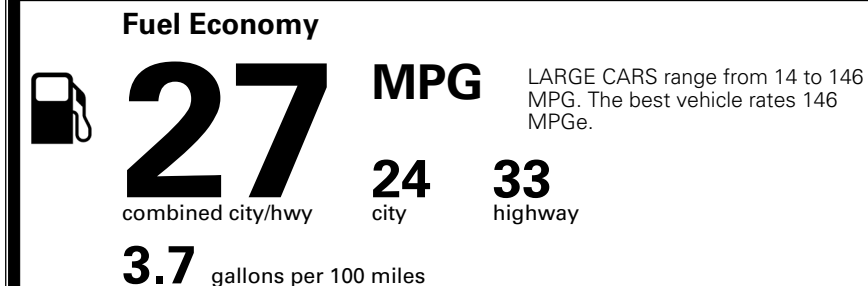

TOTAL MANUFACTURER'S SUGGESTED RETAIL PRICE ▶

\$ 35,075.00

TOTAL ADDITIONAL WEIGHT: 8.7

EPA DOT Fuel Economy and Environment

Gasoline Vehicle

You spend
\$750
 more in fuel costs
 over 5 years
 compared to the
 average new vehicle.