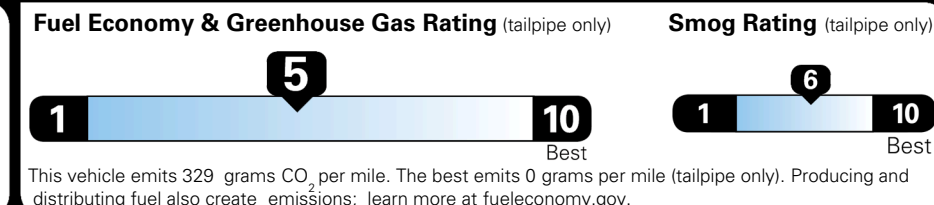

Actual results will vary for many reasons, including driving conditions and how you drive and maintain your vehicle. The average new vehicle gets 29 MPG and costs $8,500 to fuel over 5 years. Cost estimates are based on 15,000 miles per year at $ 3.30 per gallon. MPGe is miles per gasoline gallon equivalent. Vehicle emissions are a significant cause of climate change and smog.

fueleconomy.gov

Calculate personalized estimates and compare vehicles

GOVERNMENT 5-STAR SAFETY RATINGS

Overall Vehicle Score ★ ★ ★ ★ ★

Based on the combined rating of frontal, side and rollover.
Should ONLY be compared to other vehicles of similar size and weight.

Frontal Driver ★ ★ ★ ★ ★

Crash Passenger ★ ★ ★ ★ ★

Based on the risk of injury in a frontal impact.
Should ONLY be compared to other vehicles of similar size and weight.

Side Front seat ★ ★ ★ ★ ★

Crash Rear seat ★ ★ ★ ★ ★

Star ratings based on the risk of injury in a side impact.

Rollover ★ ★ ★ ★ ★

Star ratings based on the risk of rollover in a single-vehicle crash.

Star ratings range from 1 to 5 stars (★★★★★) with 5 being the highest.

Source: National Highway Traffic Safety Administration (NHTSA).

www.safercar.gov or 1-888-327-4236

Manufacturer's suggested retail price includes Manufacturer's recommended pre-delivery service. License and title fees, state and local taxes and other dealer installed options and accessories are not included in the manufacturer's suggested retail price.

PARTS CONTENT INFORMATION

FOR VEHICLES IN THIS CAR LINE U.S./CANADIAN
PARTS CONTENT: 0 %

MAJOR SOURCES OF FOREIGN PARTS:
KOREA: 90%

NOTE: PARTS CONTENT DOES NOT INCLUDE FINAL ASSEMBLY, DISTRIBUTION, OR OTHER NON-PARTS COSTS.

FOR THIS VEHICLE
FINAL ASSEMBLY POINT: HWASUNG, KOREA

COUNTRY OF ORIGIN

ENGINE (MOTOR): **KOREA**

TRANSMISSION: **KOREA**