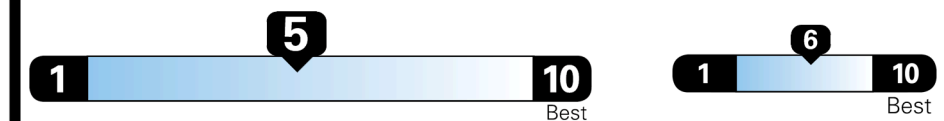

Fuel Economy & Greenhouse Gas Rating (tailpipe only) Smog Rating (tailpipe only)

This vehicle emits 329 grams CO₂ per mile. The best emits 0 grams per mile (tailpipe only). Producing and distributing fuel also create emissions; learn more at fueleconomy.gov.

Actual results will vary for many reasons, including driving conditions and how you drive and maintain your vehicle. The average new vehicle gets 29 MPG and costs $8,500 to fuel over 5 years. Cost estimates are based on 15,000 miles per year at $ 3.30 per gallon. MPGe is miles per gasoline gallon equivalent. Vehicle emissions are a significant cause of climate change and smog.

fueleconomy.gov

Calculate personalized estimates and compare vehicles

GOVERNMENT 5-STAR SAFETY RATINGS

PARTS CONTENT INFORMATION

Overall Vehicle Score ★ ★ ★ ★ ★

Based on the combined rating of frontal, side and rollover.
Should ONLY be compared to other vehicles of similar size and weight.

Frontal Driver ★ ★ ★ ★ ★

Crash Passenger ★ ★ ★ ★ ★

Based on the risk of injury in a frontal impact.
Should ONLY be compared to other vehicles of similar size and weight.

Side Front seat ★ ★ ★ ★ ★

Crash Rear seat ★ ★ ★ ★ ★

Star ratings based on the risk of injury in a side impact.

Rollover ★ ★ ★ ★ ★

Star ratings based on the risk of rollover in a single-vehicle crash.

Star ratings range from 1 to 5 stars (★★★★★) with 5 being the highest.

Source: National Highway Traffic Safety Administration (NHTSA).

www.safercar.gov or 1-888-327-4236

Manufacturer's suggested retail price includes Manufacturer's recommended pre-delivery service. License and title fees, state and local taxes and other dealer installed options and accessories are not included in the manufacturer's suggested retail price.

FOR VEHICLES IN THIS CAR LINE U.S./CANADIAN PARTS CONTENT: 0 %

MAJOR SOURCES OF FOREIGN PARTS: KOREA: 90%

NOTE: PARTS CONTENT DOES NOT INCLUDE FINAL ASSEMBLY, DISTRIBUTION, OR OTHER NON-PARTS COSTS.

FOR THIS VEHICLE FINAL ASSEMBLY POINT: HWASUNG, KOREA

COUNTRY OF ORIGIN

ENGINE (MOTOR): KOREA

TRANSMISSION: KOREA