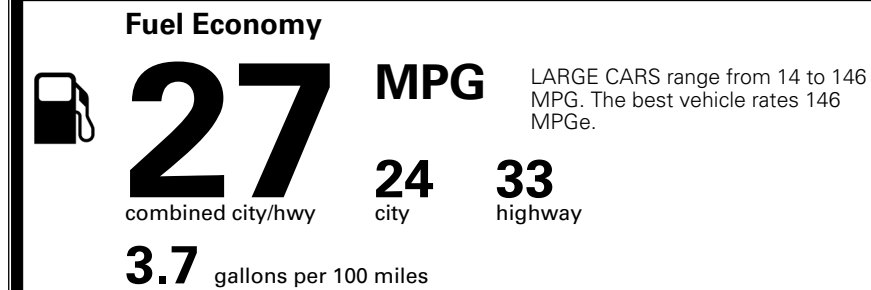

TOTAL MANUFACTURER'S SUGGESTED RETAIL PRICE ▶

\$ 34,875.00

TOTAL ADDITIONAL WEIGHT: 8.7

EPA DOT Fuel Economy and Environment

Gasoline Vehicle

You spend
\$750
 more in fuel costs
 over 5 years
 compared to the
 average new vehicle.