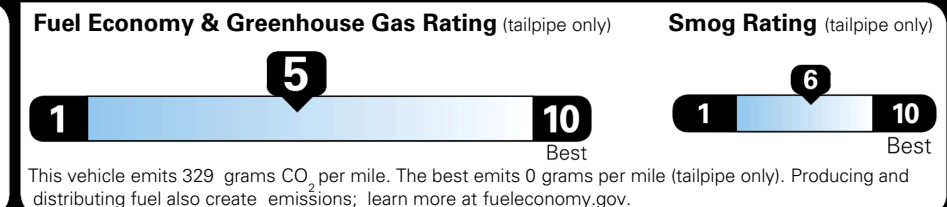

### EPA DOT Fuel Economy and Environment

Gasoline Vehicle

You spend  
**\$750**  
 more in fuel costs  
 over 5 years  
 compared to the  
 average new vehicle.

Annual fuel cost  
**\$1,850**

Actual results will vary for many reasons, including driving conditions and how you drive and maintain your vehicle. The average new vehicle gets 29 MPG and costs \$8,500 to fuel over 5 years. Cost estimates are based on 15,000 miles per year at \$ 3.30 per gallon. MPGe is miles per gasoline gallon equivalent. Vehicle emissions are a significant cause of climate change and smog.