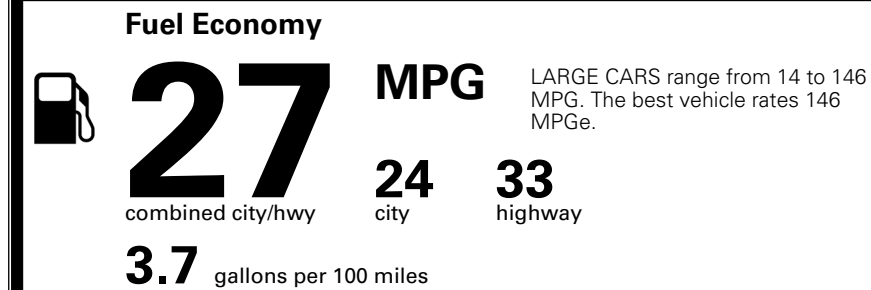

EPA DOT Fuel Economy and Environment

Gasoline Vehicle

You spend
$750
more in fuel costs
over 5 years
compared to the
average new vehicle.

Annual fuel cost
$1,850