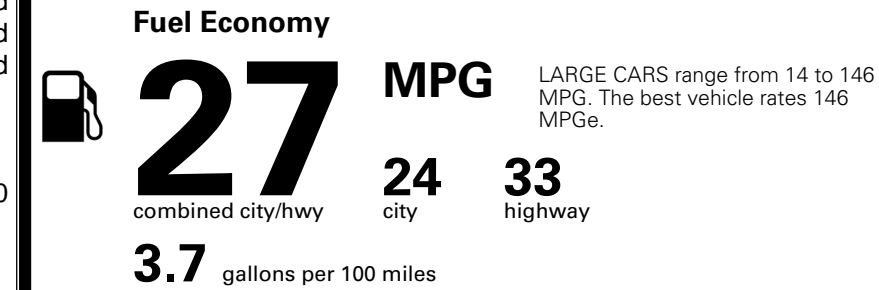

WARRANTY

10 Year/100,000 Mile Limited Powertrain Warranty
5 Year/60,000 Mile Limited Basic Warranty
5 Year/60,000 Mile Roadside Assistance

MANUFACTURER'S SUGGESTED RETAIL PRICE ▶

$ 30,090.00

COMPARE GT-LINE AWD FEATURES

Added to/in place of standard GT-Line FWD features
- All-Wheel Drive
- Heated Steering Wheel

Included
Included
Included

ADDITIONAL INSTALLED EQUIPMENT: (In addition to or in place of standard features)

GT-Line Premium Package
- Panoramic Sunroof w/ Power Sunshade
- LED Interior Lighting
- Bose Premium Audio w/Active Sound Design
- 18" Black Finished Alloy Wheels, Unique Design
Carpeted Floor Mats
Auto-Dimming Mirror w/ HomeLink™

$2,200.00

$200.00

$350.00

MSRP INCLUDING OPTIONS

$ 32,840.00

INLAND FREIGHT AND HANDLING

$ 1,245.00

TOTAL MANUFACTURER'S SUGGESTED RETAIL PRICE ▶

$ 34,085.00

TOTAL ADDITIONAL WEIGHT: 8.7

*Additional terms and conditions apply.

**Kia Connect may be currently unavailable for some Model Year 2022 and newer vehicles sold or purchased in Massachusetts; please see owners.kia.com for more information.

NOTE: When you purchase this vehicle, Kia America, Inc. collects personal information you provide to the dealership. For information on our collection and use of personal information and your rights, please see our Privacy Policy on www.kia.com.

EPA DOT Fuel Economy and Environment

Gasoline Vehicle

You spend $750 more in fuel costs over 5 years compared to the average new vehicle.

Annual fuel cost $1,850