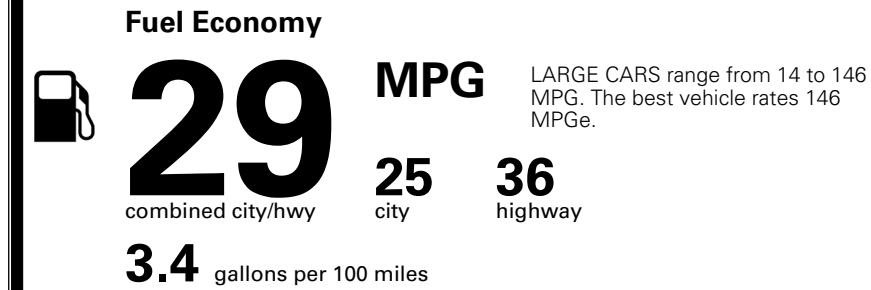

EPA DOT Fuel Economy and Environment

Gasoline Vehicle

You save $0
in fuel costs over 5 years compared to the average new vehicle.

Annual fuel cost $1,700

Fuel Economy & Greenhouse Gas Rating (tailpipe only)

Smog Rating (tailpipe only)

This vehicle emits 310 grams CO₂ per mile. The best emits 0 grams per mile (tailpipe only). Producing and distributing fuel also create emissions; learn more at fueleconomy.gov.

Actual results will vary for many reasons, including driving conditions and how you drive and maintain your vehicle. The average new vehicle gets 29 MPG and costs $8,500 to fuel over 5 years. Cost estimates are based on 15,000 miles per year at $ 3.30 per gallon. MPGe is miles per gasoline gallon equivalent. Vehicle emissions are a significant cause of climate change and smog.

fueleconomy.gov

Calculate personalized estimates and compare vehicles

GOVERNMENT 5-STAR SAFETY RATINGS

Overall Vehicle Score ★★★★★

Based on the combined rating of frontal, side and rollover. Should ONLY be compared to other vehicles of similar size and weight.

Frontal Crash Driver ★★★★★

Frontal Crash Passenger ★★★★★

Based on the risk of injury in a frontal impact. Should ONLY be compared to other vehicles of similar size and weight.

Side Crash Front seat ★★★★★

Side Crash Rear seat ★★★★★

Star ratings based on the risk of injury in a side impact.

Rollover ★★★★★

Star ratings based on the risk of rollover in a single-vehicle crash.

Star ratings range from 1 to 5 stars (★★★★★) with 5 being the highest.

Source: National Highway Traffic Safety Administration (NHTSA).

www.safercar.gov or 1-888-327-4236

Manufacturer's suggested retail price includes Manufacturer's recommended pre-delivery service. License and title fees, state and local taxes and other dealer installed options and accessories are not included in the manufacturer's suggested retail price.

PARTS CONTENT INFORMATION

FOR VEHICLES IN THIS CAR LINE U.S./CANADIAN PARTS CONTENT: 0 %

MAJOR SOURCES OF FOREIGN PARTS: KOREA: 90%

NOTE: PARTS CONTENT DOES NOT INCLUDE FINAL ASSEMBLY, DISTRIBUTION, OR OTHER NON-PARTS COSTS.

FOR THIS VEHICLE FINAL ASSEMBLY POINT: HWASUNG, KOREA

COUNTRY OF ORIGIN

ENGINE (MOTOR): KOREA

TRANSMISSION: KOREA