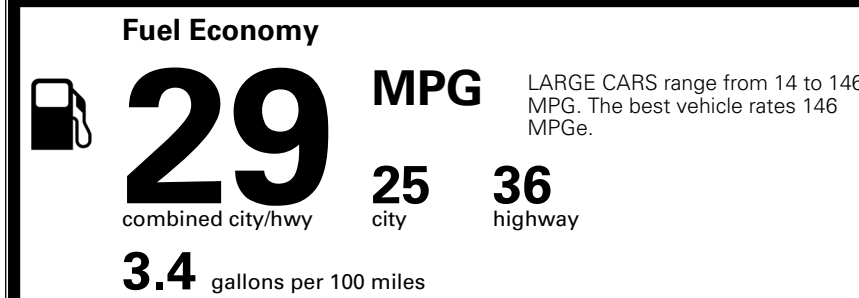

EPA DOT Fuel Economy and Environment

Gasoline Vehicle

You save $0
in fuel costs over 5 years compared to the average new vehicle.

Annual fuel cost
$1,700