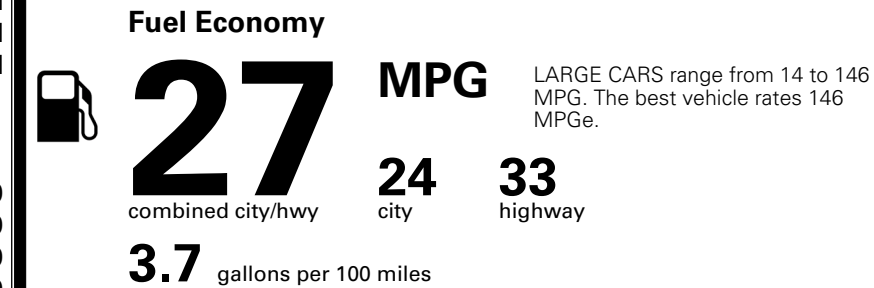

WARRANTY

10 Year/100,000 Mile Limited Powertrain Warranty
5 Year/60,000 Mile Limited Basic Warranty
5 Year/60,000 Mile Roadside Assistance

MANUFACTURER'S SUGGESTED RETAIL PRICE ▶

$ 30,090.00

COMPARE GT-LINE AWD FEATURES

Added to/in place of standard GT-Line FWD features
- All-Wheel Drive
- Heated Steering Wheel

Included
Included
Included

ADDITIONAL INSTALLED EQUIPMENT:

(In addition to or in place of standard features)
Wolf Gray Paint
GT-Line Red Interior Color Package
Carpeted Floor Mats
Auto-Dimming Mirror w/ HomeLink™

$495.00
$295.00
$200.00
$350.00

MSRP INCLUDING OPTIONS

$ 31,430.00

INLAND FREIGHT AND HANDLING

$ 1,245.00

TOTAL MANUFACTURER'S SUGGESTED RETAIL PRICE ▶

$ 32,675.00

TOTAL ADDITIONAL WEIGHT: 8.7

*Additional terms and conditions apply.

**Kia Connect may be currently unavailable for some Model Year 2022 and newer vehicles sold or purchased in Massachusetts; please see owners.kia.com for more information.

NOTE: When you purchase this vehicle, Kia America, Inc. collects personal information you provide to the dealership. For information on our collection and use of personal information and your rights, please see our Privacy Policy on www.kia.com.

EPA DOT Fuel Economy and Environment

Gasoline Vehicle

You spend $750 more in fuel costs over 5 years compared to the average new vehicle.

Annual fuel cost $1,850