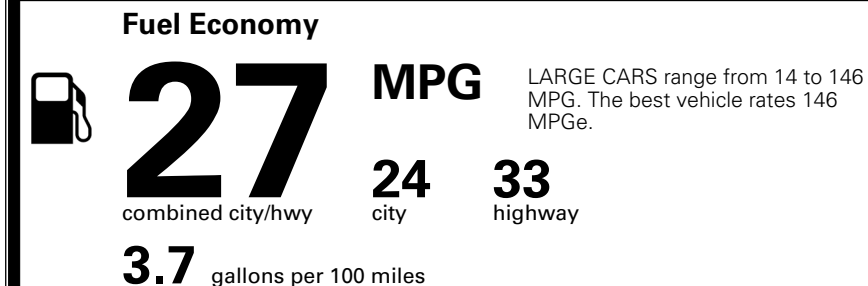

EPA DOT Fuel Economy and Environment

Gasoline Vehicle

You spend $750 more in fuel costs over 5 years compared to the average new vehicle.

Annual fuel cost $1,850