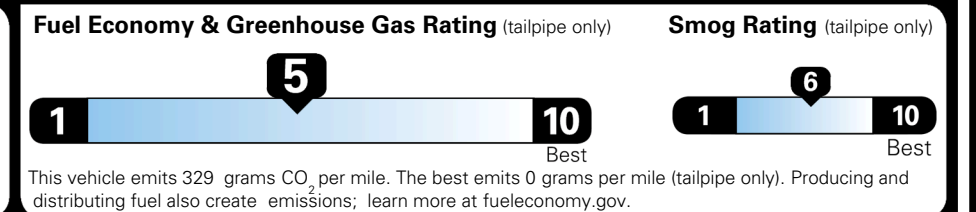

\$ 32,675.00

TOTAL ADDITIONAL WEIGHT: 8.7

EPA DOT Fuel Economy and Environment

Gasoline Vehicle

You spend \$750 more in fuel costs over 5 years compared to the average new vehicle.

Annual fuel cost \$1,850