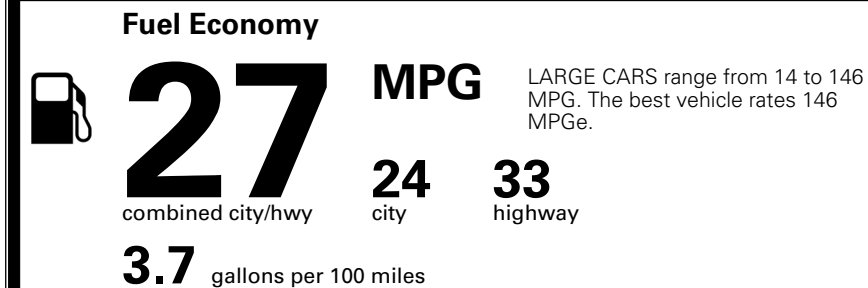

EPA DOT Fuel Economy and Environment

Gasoline Vehicle

You spend
$750
more in fuel costs
over 5 years
compared to the
average new vehicle.

Annual fuel cost
$1,850