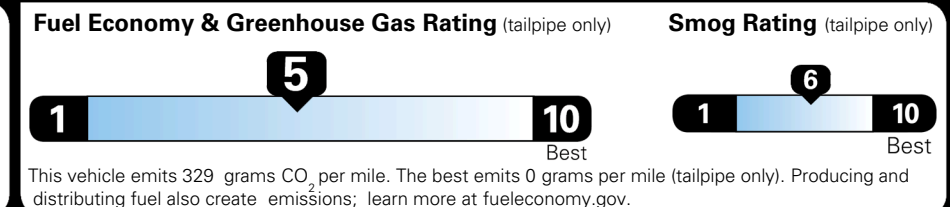

EPA DOT Fuel Economy and Environment

Gasoline Vehicle

You spend
\$750
 more in fuel costs
 over 5 years
 compared to the
 average new vehicle.

Annual fuel cost
\$1,850

Actual results will vary for many reasons, including driving conditions and how you drive and maintain your vehicle. The average new vehicle gets 29 MPG and costs \$8,500 to fuel over 5 years. Cost estimates are based on 15,000 miles per year at \$ 3.30 per gallon. MPGe is miles per gasoline gallon equivalent. Vehicle emissions are a significant cause of climate change and smog.