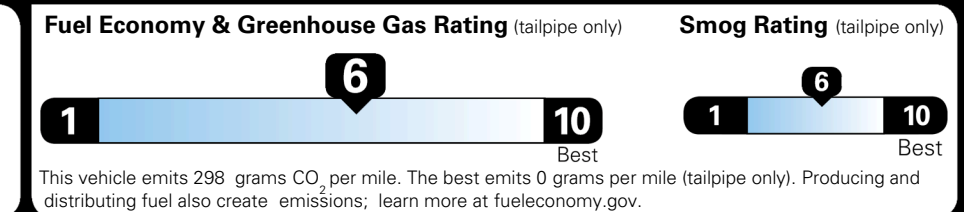

MSRP INCLUDING OPTIONS \$ 28,040.00

INLAND FREIGHT AND HANDLING \$ 1,245.00

TOTAL MANUFACTURER'S SUGGESTED RETAIL PRICE ▶ \$ 29,285.00

TOTAL ADDITIONAL WEIGHT: 8.7

*Additional terms and conditions apply.
 **Kia Connect may be currently unavailable for some Model Year 2022 and newer vehicles sold or purchased in Massachusetts; please see owners.kia.com for more information.
 NOTE: When you purchase this vehicle, Kia America, Inc. collects personal information you provide to the dealership. For information on our collection and use of personal information and your rights, please see our Privacy Policy on www.kia.com.

EPA DOT Fuel Economy and Environment

Gasoline Vehicle

You save \$250
 in fuel costs over 5 years compared to the average new vehicle.

Annual fuel cost \$1,650

Actual results will vary for many reasons, including driving conditions and how you drive and maintain your vehicle. The average new vehicle gets 29 MPG and costs \$8,500 to fuel over 5 years. Cost estimates are based on 15,000 miles per year at \$ 3.30 per gallon. MPGe is miles per gasoline gallon equivalent. Vehicle emissions are a significant cause of climate change and smog.