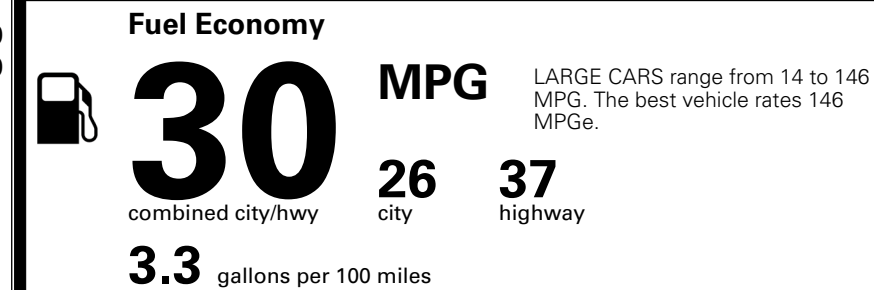

MSRP INCLUDING OPTIONS \$ 28,040.00

INLAND FREIGHT AND HANDLING \$ 1,245.00

TOTAL MANUFACTURER'S SUGGESTED RETAIL PRICE ▶ \$ 29,285.00

TOTAL ADDITIONAL WEIGHT: 8.7

*Additional terms and conditions apply.
 **Kia Connect may be currently unavailable for some Model Year 2022 and newer vehicles sold or purchased in Massachusetts; please see owners.kia.com for more information.
 NOTE: When you purchase this vehicle, Kia America, Inc. collects personal information you provide to the dealership. For information on our collection and use of personal information and your rights, please see our Privacy Policy on www.kia.com.

EPA DOT Fuel Economy and Environment

Gasoline Vehicle

You save \$250
 in fuel costs over 5 years compared to the average new vehicle.

Annual fuel cost \$1,650

Actual results will vary for many reasons, including driving conditions and how you drive and maintain your vehicle. The average new vehicle gets 29 MPG and costs \$8,500 to fuel over 5 years. Cost estimates are based on 15,000 miles per year at \$ 3.30 per gallon. MPGe is miles per gasoline gallon equivalent. Vehicle emissions are a significant cause of climate change and smog.