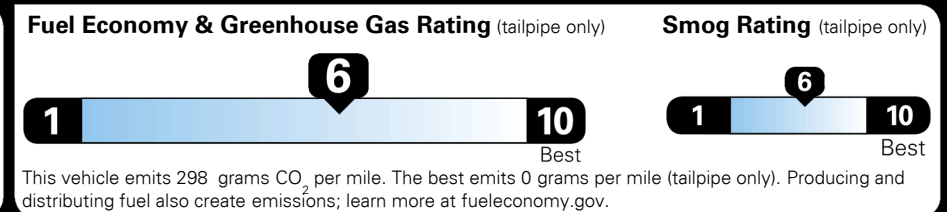

INLAND FREIGHT AND HANDLING \$ 1,175.00

TOTAL MANUFACTURER'S SUGGESTED RETAIL PRICE ▶ \$ 29,245.00

TOTAL ADDITIONAL WEIGHT: 7.3

*Additional terms and conditions apply.
 **Kia Connect may be currently unavailable for some Model Year 2022 and newer vehicles sold or purchased in Massachusetts; please see owners.kia.com for more information.
 NOTE: When you purchase this vehicle, Kia America, Inc. collects personal information you provide to the dealership. For information on our collection and use of personal information and your rights, please see our Privacy Policy on www.kia.com.

EPA DOT Fuel Economy and Environment

Gasoline Vehicle

You save \$250
 in fuel costs over 5 years compared to the average new vehicle.

Annual fuel cost \$1,650

Actual results will vary for many reasons, including driving conditions and how you drive and maintain your vehicle. The average new vehicle gets 29 MPG and costs \$8,500 to fuel over 5 years. Cost estimates are based on 15,000 miles per year at \$ 3.30 per gallon. MPGe is miles per gasoline gallon equivalent. Vehicle emissions are a significant cause of climate change and smog.