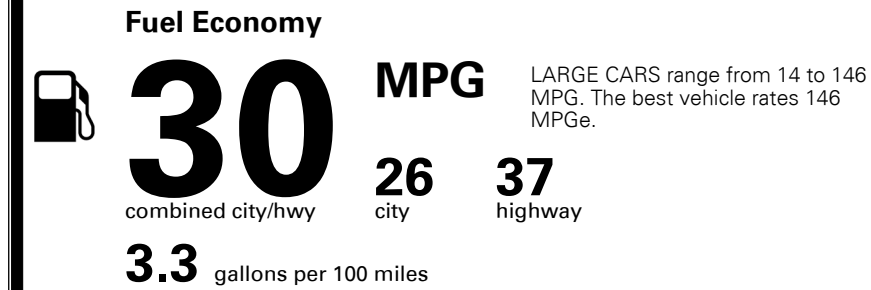

INLAND FREIGHT AND HANDLING \$ 1,175.00

TOTAL MANUFACTURER'S SUGGESTED RETAIL PRICE ▶ \$ 29,245.00

TOTAL ADDITIONAL WEIGHT: 7.3

*Additional terms and conditions apply.
 **Kia Connect may be currently unavailable for some Model Year 2022 and newer vehicles sold or purchased in Massachusetts; please see owners.kia.com for more information.
 NOTE: When you purchase this vehicle, Kia America, Inc. collects personal information you provide to the dealership. For information on our collection and use of personal information and your rights, please see our Privacy Policy on www.kia.com.

EPA DOT Fuel Economy and Environment

Gasoline Vehicle

You save \$250
 in fuel costs over 5 years compared to the average new vehicle.

Annual fuel cost \$1,650

Actual results will vary for many reasons, including driving conditions and how you drive and maintain your vehicle. The average new vehicle gets 29 MPG and costs \$8,500 to fuel over 5 years. Cost estimates are based on 15,000 miles per year at \$ 3.30 per gallon. MPGe is miles per gasoline gallon equivalent. Vehicle emissions are a significant cause of climate change and smog.