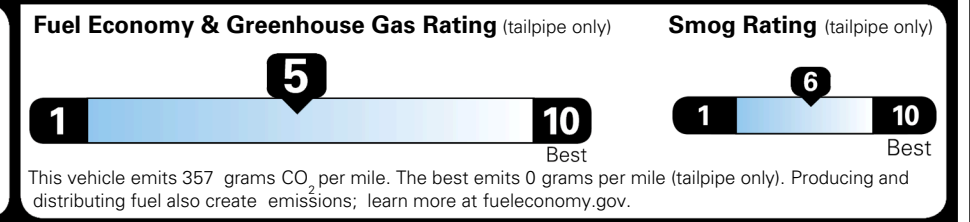

Actual results will vary for many reasons, including driving conditions and how you drive and maintain your vehicle. The average new vehicle gets 29 MPG and costs $8,500 to fuel over 5 years. Cost estimates are based on 15,000 miles per year at $ 3.30 per gallon. MPGe is miles per gasoline gallon equivalent. Vehicle emissions are a significant cause of climate change and smog.

fueleconomy.gov

Calculate personalized estimates and compare vehicles

GOVERNMENT 5-STAR SAFETY RATINGS

Overall Vehicle Score ★ ★ ★ ★ ★

Based on the combined rating of frontal, side and rollover. Should ONLY be compared to other vehicles of similar size and weight.

Frontal	Driver	★ ★ ★ ★ ★
Crash	Passenger	★ ★ ★ ★ ★
Based on the risk of injury in a frontal impact. Should ONLY be compared to other vehicles of similar size and weight.		
Side	Front seat	★ ★ ★ ★ ★
Crash	Rear seat	★ ★ ★ ★ ★
Star ratings based on the risk of injury in a side impact.		
Rollover		★ ★ ★ ★ ★
Star ratings based on the risk of rollover in a single-vehicle crash.		

Star ratings range from 1 to 5 stars (★★★★★) with 5 being the highest.
Source: National Highway Traffic Safety Administration (NHTSA).
www.safercar.gov or 1-888-327-4236

Manufacturer's suggested retail price includes Manufacturer's recommended pre-delivery service. License and title fees, state and local taxes and other dealer installed options and accessories are not included in the manufacturer's suggested retail price.

PARTS CONTENT INFORMATION

FOR VEHICLES IN THIS CAR LINE U.S./CANADIAN PARTS CONTENT: 55 %

MAJOR SOURCES OF FOREIGN PARTS: KOREA: 30%

NOTE: PARTS CONTENT DOES NOT INCLUDE FINAL ASSEMBLY, DISTRIBUTION, OR OTHER NON-PARTS COSTS.

FOR THIS VEHICLE FINAL ASSEMBLY POINT: WEST POINT, GA, USA

COUNTRY OF ORIGIN ENGINE (MOTOR): USA

TRANSMISSION: USA