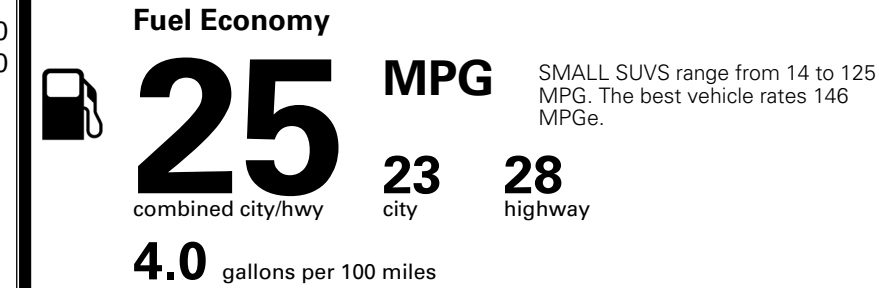

MSRP INCLUDING OPTIONS

\$ 37,900.00

INLAND FREIGHT AND HANDLING

\$ 1,495.00

TOTAL MANUFACTURER'S SUGGESTED RETAIL PRICE ▶

\$ 39,395.00

*Additional terms and conditions apply.
 **Kia Connect may be currently unavailable for some Model Year 2022 and newer vehicles sold or purchased in Massachusetts; please see owners.kia.com for more information.
 NOTE: When you purchase this vehicle, Kia America, Inc. collects personal information you provide to the dealership. For information on our collection and use of personal information and your rights, please see our Privacy Policy on www.kia.com.

TOTAL ADDITIONAL WEIGHT: 8.0

EPA DOT Fuel Economy and Environment

Gasoline Vehicle

You spend
\$1,500
 more in fuel costs
 over 5 years
 compared to the
 average new vehicle.

Annual fuel cost
\$2,000

Actual results will vary for many reasons, including driving conditions and how you drive and maintain your vehicle. The average new vehicle gets 29 MPG and costs \$8,500 to fuel over 5 years. Cost estimates are based on 15,000 miles per year at \$ 3.30 per gallon. MPGe is miles per gasoline gallon equivalent. Vehicle emissions are a significant cause of climate change and smog.