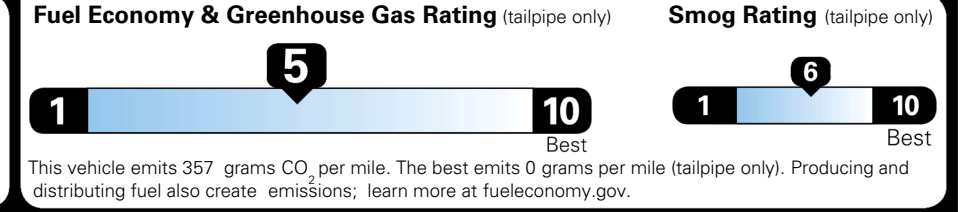

TOTAL ADDITIONAL WEIGHT: 8.0

EPA DOT Fuel Economy and Environment

Gasoline Vehicle

You spend
\$1,500
 more in fuel costs
 over 5 years
 compared to the
 average new vehicle.

Annual fuel cost
\$2,000

Actual results will vary for many reasons, including driving conditions and how you drive and maintain your vehicle. The average new vehicle gets 29 MPG and costs \$8,500 to fuel over 5 years. Cost estimates are based on 15,000 miles per year at \$ 3.30 per gallon. MPGe is miles per gasoline gallon equivalent. Vehicle emissions are a significant cause of climate change and smog.