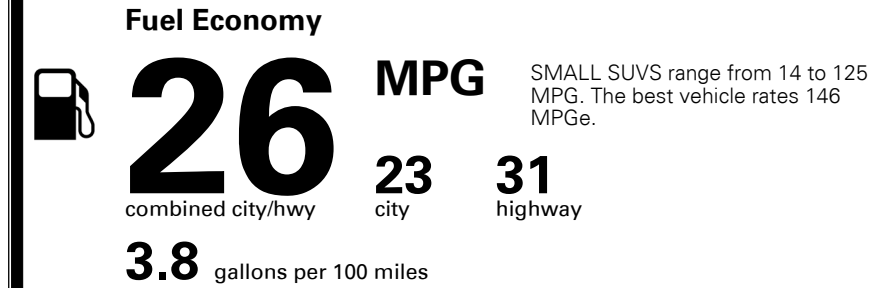

MSRP INCLUDING OPTIONS \$ 37,110.00

INLAND FREIGHT AND HANDLING \$ 1,445.00

TOTAL MANUFACTURER'S SUGGESTED RETAIL PRICE ▶

\$ 38,555.00

EPA DOT Fuel Economy and Environment

Gasoline Vehicle

You spend \$1,000 more in fuel costs over 5 years compared to the average new vehicle.