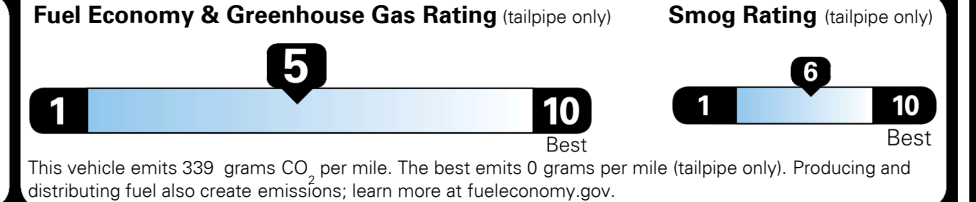

You spend $1,000 more in fuel costs over 5 years compared to the average new vehicle.

Annual fuel cost $1,900