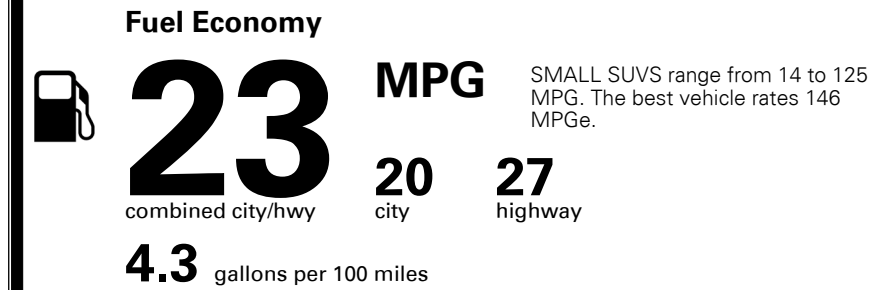

EPA DOT Fuel Economy and Environment

Gasoline Vehicle

You spend
$2,250
more in fuel costs
over 5 years
compared to the
average new vehicle.

Annual fuel cost
$2,150