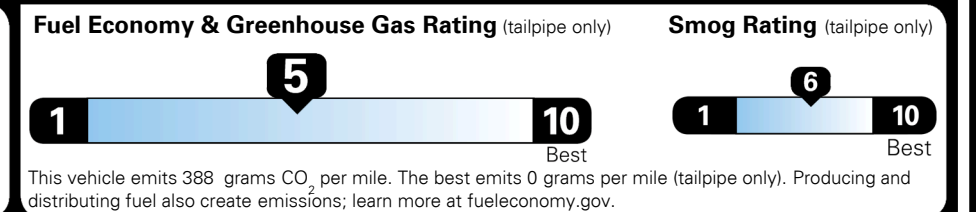

Actual results will vary for many reasons, including driving conditions and how you drive and maintain your vehicle. The average new vehicle gets 29 MPG and costs $8,500 to fuel over 5 years. Cost estimates are based on 15,000 miles per year at $ 3.30 per gallon. MPGe is miles per gasoline gallon equivalent. Vehicle emissions are a significant cause of climate change and smog.

fueleconomy.gov

Calculate personalized estimates and compare vehicles

GOVERNMENT 5-STAR SAFETY RATINGS

Overall Vehicle Score ★ ★ ★ ★ ★

Based on the combined rating of frontal, side and rollover.
Should ONLY be compared to other vehicles of similar size and weight.

Frontal Driver ★ ★ ★ ★ ★
Crash Passenger ★ ★ ★ ★ ★

Based on the risk of injury in a frontal impact.
Should ONLY be compared to other vehicles of similar size and weight.

Side Front seat ★ ★ ★ ★ ★
Crash Rear seat ★ ★ ★ ★ ★

Star ratings based on the risk of injury in a side impact.

Rollover ★ ★ ★ ★ ★

Star ratings based on the risk of rollover in a single-vehicle crash.

Star ratings range from 1 to 5 stars (★★★★★) with 5 being the highest.

Source: National Highway Traffic Safety Administration (NHTSA).
www.safercar.gov or 1-888-327-4236

Manufacturer's suggested retail price includes Manufacturer's recommended pre-delivery service. License and title fees, state and local taxes and other dealer installed options and accessories are not included in the manufacturer's suggested retail price.

PARTS CONTENT INFORMATION

FOR VEHICLES IN THIS CAR LINE U.S./CANADIAN PARTS CONTENT: 55 %

MAJOR SOURCES OF FOREIGN PARTS: KOREA: 30%

NOTE: PARTS CONTENT DOES NOT INCLUDE FINAL ASSEMBLY, DISTRIBUTION, OR OTHER NON-PARTS COSTS.

FOR THIS VEHICLE FINAL ASSEMBLY POINT: WEST POINT, GA, USA

COUNTRY OF ORIGIN
ENGINE (MOTOR): USA
TRANSMISSION: KOREA

*Additional terms and conditions apply.

**Kia Connect may be currently unavailable for some Model Year 2022 and newer vehicles sold or purchased in Massachusetts; please see owners.kia.com for more information.

NOTE: When you purchase this vehicle, Kia America, Inc. collects personal information you provide to the dealership. For information on our collection and use of personal information and your rights, please see our Privacy Policy on www.kia.com.