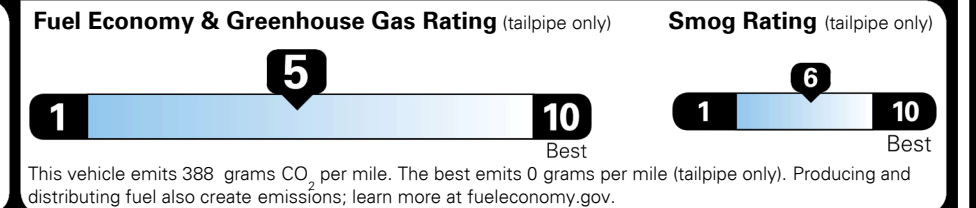

TOTAL ADDITIONAL WEIGHT:

EPA DOT Fuel Economy and Environment

Gasoline Vehicle

You spend \$2,250 more in fuel costs over 5 years compared to the average new vehicle.

Annual fuel cost
\$2,150

Actual results will vary for many reasons, including driving conditions and how you drive and maintain your vehicle. The average new vehicle gets 29 MPG and costs \$8,500 to fuel over 5 years. Cost estimates are based on 15,000 miles per year at \$ 3.30 per gallon. MPGe is miles per gasoline gallon equivalent. Vehicle emissions are a significant cause of climate change and smog.