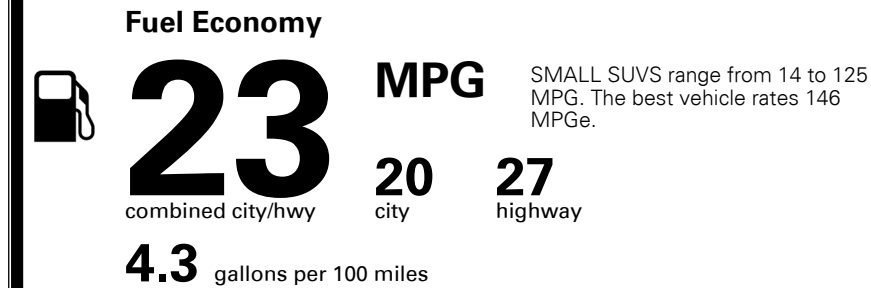

TOTAL ADDITIONAL WEIGHT:

EPA DOT Fuel Economy and Environment

Gasoline Vehicle

You spend \$2,250 more in fuel costs over 5 years compared to the average new vehicle.

Annual fuel cost
\$2,150

Actual results will vary for many reasons, including driving conditions and how you drive and maintain your vehicle. The average new vehicle gets 29 MPG and costs \$8,500 to fuel over 5 years. Cost estimates are based on 15,000 miles per year at \$ 3.30 per gallon. MPGe is miles per gasoline gallon equivalent. Vehicle emissions are a significant cause of climate change and smog.