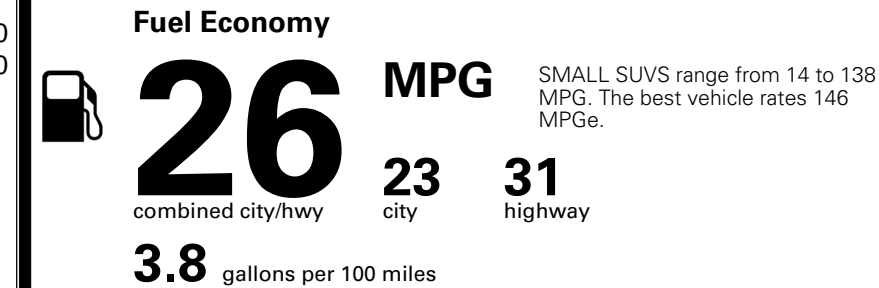

MSRP INCLUDING OPTIONS

\$ 33,000.00

INLAND FREIGHT AND HANDLING

\$ 1,495.00

TOTAL MANUFACTURER'S SUGGESTED RETAIL PRICE ▶

\$ 34,495.00

*Additional terms and conditions apply.
 **Kia Connect may be currently unavailable for some Model Year 2022 and newer vehicles sold or purchased in Massachusetts; please see owners.kia.com for more information.
 NOTE: When you purchase this vehicle, Kia America, Inc. collects personal information you provide to the dealership. For information on our collection and use of personal information and your rights, please see our Privacy Policy on www.kia.com.

TOTAL ADDITIONAL WEIGHT: 8.0

EPA DOT Fuel Economy and Environment

Gasoline Vehicle

You spend \$1,000 more in fuel costs over 5 years
 compared to the average new vehicle.

Annual fuel cost \$1,900

Actual results will vary for many reasons, including driving conditions and how you drive and maintain your vehicle. The average new vehicle gets 29 MPG and costs \$8,500 to fuel over 5 years. Cost estimates are based on 15,000 miles per year at \$ 3.30 per gallon. MPGe is miles per gasoline gallon equivalent. Vehicle emissions are a significant cause of climate change and smog.