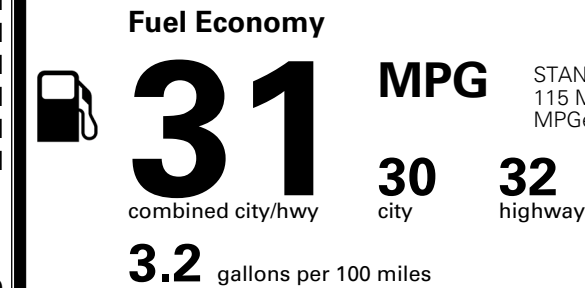

EPA DOT Fuel Economy and Environment

Gasoline Vehicle

STANDARD SUVs range from 13 to 115 MPG. The best vehicle rates 146 MPGe.

You save \$500
 in fuel costs over 5 years compared to the average new vehicle.