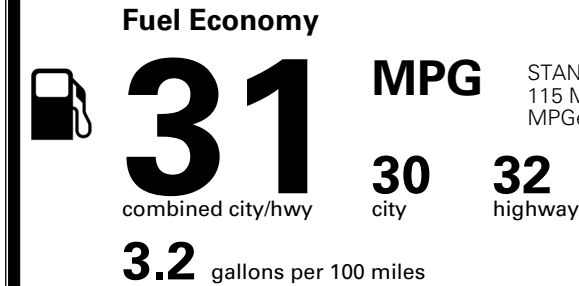

INLAND FREIGHT AND HANDLING \$ 1,545.00

TOTAL MANUFACTURER'S SUGGESTED RETAIL PRICE ▶ \$ 57,405.00

TOTAL ADDITIONAL WEIGHT: 7.3

EPA DOT Fuel Economy and Environment

Gasoline Vehicle

STANDARD SUVS range from 13 to 115 MPG. The best vehicle rates 146 MPGe.

You save \$500
 in fuel costs over 5 years compared to the average new vehicle.

Annual fuel cost \$1,500

Fuel Economy & Greenhouse Gas Rating (tailpipe only) Smog Rating (tailpipe only)

This vehicle emits 281 grams CO₂ per mile. The best emits 0 grams per mile (tailpipe only). Producing and distributing fuel also create emissions; learn more at fueleconomy.gov.