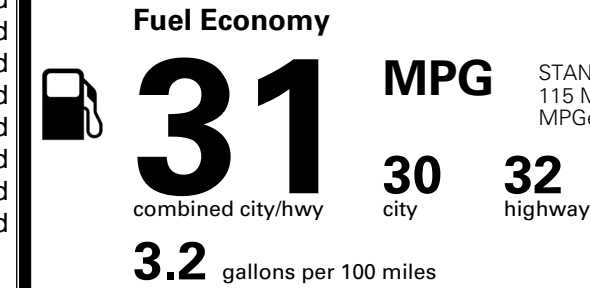

EPA DOT Fuel Economy and Environment

Gasoline Vehicle

STANDARD SUVs range from 13 to 115 MPG. The best vehicle rates 146 MPGe.

You save $500
in fuel costs over 5 years compared to the average new vehicle.

Annual fuel cost
$1,500