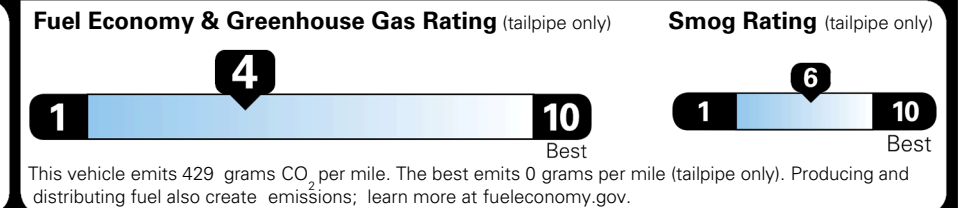

EPA DOT Fuel Economy and Environment

Gasoline Vehicle

You spend
\$4,000
 more in fuel costs
 over 5 years
 compared to the
 average new vehicle.

Annual fuel cost
\$2,500

Actual results will vary for many reasons, including driving conditions and how you drive and maintain your vehicle. The average new vehicle gets 29 MPG and costs \$8,500 to fuel over 5 years. Cost estimates are based on 15,000 miles per year at \$ 3.30 per gallon. MPGe is miles per gasoline gallon equivalent. Vehicle emissions are a significant cause of climate change and smog.