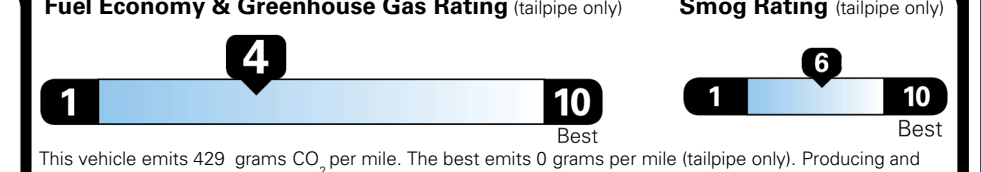

Actual results will vary for many reasons, including driving conditions and how you drive and maintain your vehicle. The average new vehicle gets 29 MPG and costs $8,500 to fuel over 5 years. Cost estimates are based on 15,000 miles per year at $ 3.30 per gallon. MPGe is miles per gasoline gallon equivalent. Vehicle emissions are a significant cause of climate change and smog.

fueleconomy.gov
Calculate personalized estimates and compare vehicles

Smartphone QR Code

GOVERNMENT 5-STAR SAFETY RATINGS

Overall Vehicle Score	Not Rated	
Based on the combined rating of frontal, side and rollover. Should ONLY be compared to other vehicles of similar size and weight.		
Frontal Crash	Driver	Not Rated
Based on the risk of injury in a frontal impact. Should ONLY be compared to other vehicles of similar size and weight.	Passenger	Not Rated
Side Crash	Front seat	Not Rated
Star ratings based on the risk of injury in a side impact.	Rear seat	Not Rated
Rollover	Not Rated	
Star ratings based on the risk of rollover in a single-vehicle crash.		

Star ratings range from 1 to 5 stars (★★★★★) with 5 being the highest.
Source: National Highway Traffic Safety Administration (NHTSA).
www.safercar.gov or 1-888-327-4236

Manufacturer's suggested retail price includes Manufacturer's recommended pre-delivery service. License and title fees, state and local taxes and other dealer installed options and accessories are not included in the manufacturer's suggested retail price.

PARTS CONTENT INFORMATION

FOR VEHICLES IN THIS CAR LINE U.S./CANADIAN PARTS CONTENT: 50 %

MAJOR SOURCES OF FOREIGN PARTS: KOREA: 35%

NOTE: PARTS CONTENT DOES NOT INCLUDE FINAL ASSEMBLY, DISTRIBUTION, OR OTHER NON-PARTS COSTS.

FOR THIS VEHICLE FINAL ASSEMBLY POINT: WEST POINT, GA, USA

COUNTRY OF ORIGIN ENGINE (MOTOR): KOREA

TRANSMISSION: USA