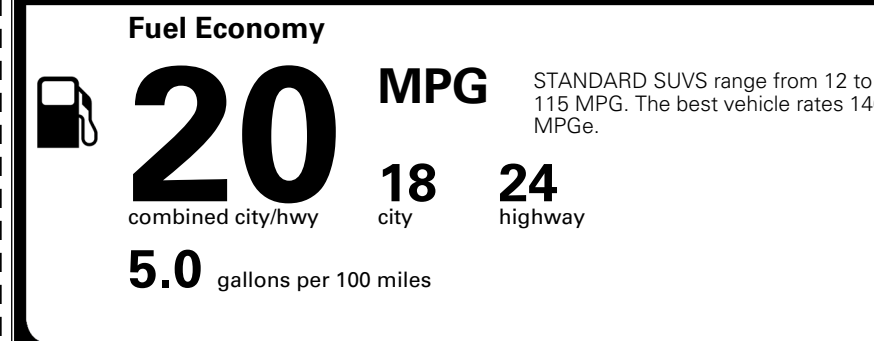

EPA DOT Fuel Economy and Environment

Gasoline Vehicle

You spend \$4,000 more in fuel costs over 5 years compared to the average new vehicle.

Annual fuel cost \$2,500

Actual results will vary for many reasons, including driving conditions and how you drive and maintain your vehicle. The average new vehicle gets 29 MPG and costs \$8,500 to fuel over 5 years. Cost estimates are based on 15,000 miles per year at \$ 3.30 per gallon. MPGe is miles per gasoline gallon equivalent. Vehicle emissions are a significant cause of climate change and smog.