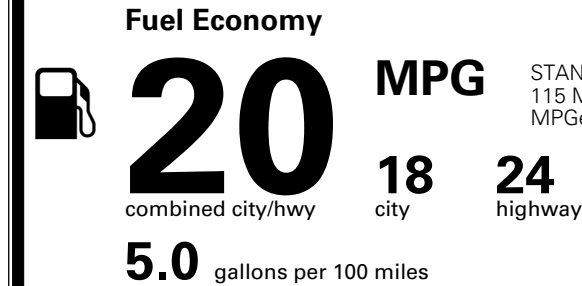

EPA DOT Fuel Economy and Environment

Gasoline Vehicle

STANDARD SUVs range from 13 to 115 MPG. The best vehicle rates 146 MPGe.

You spend
$3,500
more in fuel costs
over 5 years
compared to the
average new vehicle.

Annual fuel cost
$2,300

Fuel Economy & Greenhouse Gas Rating (tailpipe only) Smog Rating (tailpipe only)