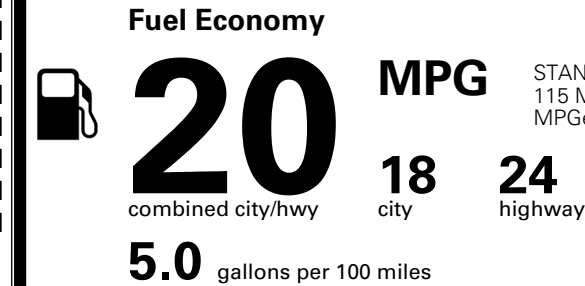

\$ 47,540.00

INLAND FREIGHT AND HANDLING

\$ 1,545.00

TOTAL MANUFACTURER'S SUGGESTED RETAIL PRICE ▶

\$ 49,085.00

TOTAL ADDITIONAL WEIGHT: 7.2

EPA DOT Fuel Economy and Environment

Gasoline Vehicle

STANDARD SUVS range from 13 to 115 MPG. The best vehicle rates 146 MPGe.

You spend
\$3,500
 more in fuel costs
 over 5 years
 compared to the
 average new vehicle.

Annual fuel cost
\$2,300

This vehicle emits 429 grams CO₂ per mile. The best emits 0 grams per mile (tailpipe only). Producing and distributing fuel also create emissions; learn more at fueleconomy.gov.