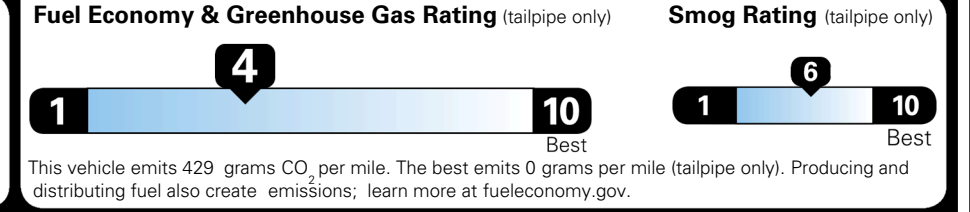

Actual results will vary for many reasons, including driving conditions and how you drive and maintain your vehicle. The average new vehicle gets 29 MPG and costs $8,000 to fuel over 5 years. Cost estimates are based on 15,000 miles per year at $ 3.10 per gallon. MPGe is miles per gasoline gallon equivalent. Vehicle emissions are a significant cause of climate change and smog.

fueleconomy.gov

Calculate personalized estimates and compare vehicles

GOVERNMENT 5-STAR SAFETY RATINGS

Overall Vehicle Score	Not Rated	
Based on the combined rating of frontal, side and rollover. Should ONLY be compared to other vehicles of similar size and weight.		
Frontal Crash	Driver	Not Rated
	Passenger	Not Rated
Based on the risk of injury in a frontal impact. Should ONLY be compared to other vehicles of similar size and weight.		
Side Crash	Front seat	Not Rated
	Rear seat	Not Rated
Star ratings based on the risk of injury in a side impact.		
Rollover	Not Rated	
Star ratings based on the risk of rollover in a single-vehicle crash.		

Star ratings range from 1 to 5 stars (★★★★★) with 5 being the highest.
Source: National Highway Traffic Safety Administration (NHTSA).
www.safercar.gov or 1-888-327-4236

Manufacturer's suggested retail price includes Manufacturer's recommended pre-delivery service. License and title fees, state and local taxes and other dealer installed options and accessories are not included in the manufacturer's suggested retail price.

PARTS CONTENT INFORMATION

FOR VEHICLES IN THIS CAR LINE U.S./CANADIAN PARTS CONTENT: 50 %

MAJOR SOURCES OF FOREIGN PARTS: KOREA: 35%

NOTE: PARTS CONTENT DOES NOT INCLUDE FINAL ASSEMBLY, DISTRIBUTION, OR OTHER NON-PARTS COSTS.

FOR THIS VEHICLE FINAL ASSEMBLY POINT: WEST POINT, GA, USA

COUNTRY OF ORIGIN ENGINE (MOTOR): KOREA

TRANSMISSION: USA