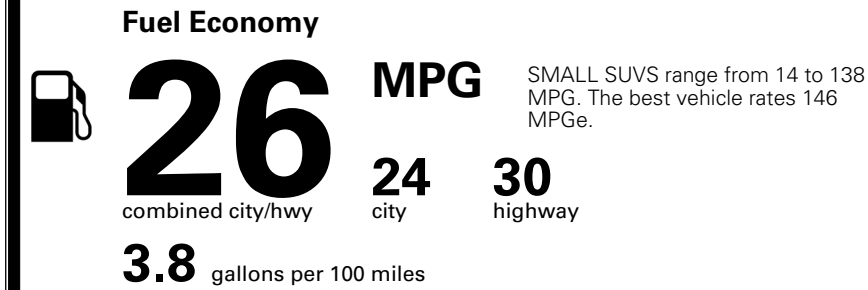

INLAND FREIGHT AND HANDLING \$ 1,495.00

TOTAL MANUFACTURER'S SUGGESTED RETAIL PRICE ▶ \$ 40,855.00

TOTAL ADDITIONAL WEIGHT: 7.8

EPA DOT Fuel Economy and Environment

Gasoline Vehicle

You spend \$1,000 more in fuel costs over 5 years compared to the average new vehicle.