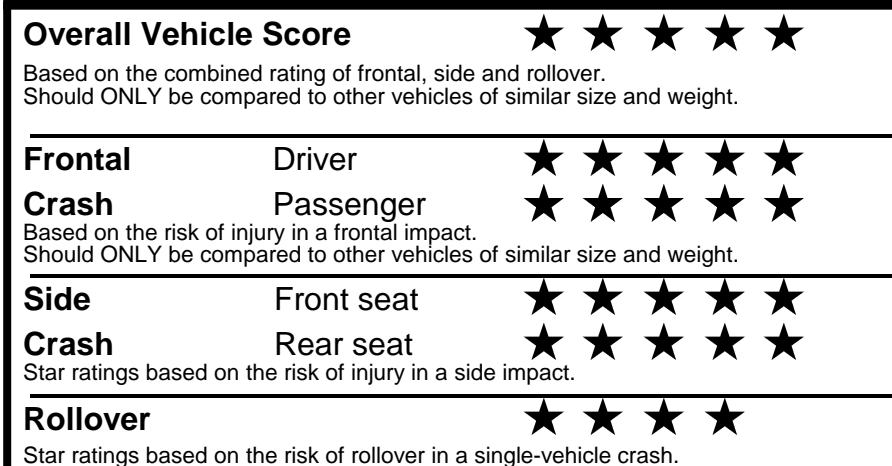

GOVERNMENT 5-STAR SAFETY RATINGS

PARTS CONTENT INFORMATION

FOR VEHICLES IN THIS CAR LINE U.S./CANADIAN PARTS CONTENT: 55 %

MAJOR SOURCES OF FOREIGN PARTS: KOREA: 30%

NOTE: PARTS CONTENT DOES NOT INCLUDE FINAL ASSEMBLY, DISTRIBUTION, OR OTHER NON-PARTS COSTS.

FOR THIS VEHICLE FINAL ASSEMBLY POINT: WEST POINT, GA, USA

COUNTRY OF ORIGIN ENGINE (MOTOR): USA

TRANSMISSION: USA

*Additional terms and conditions apply.
**Kia Connect may be currently unavailable for some Model Year 2022 and newer vehicles sold or purchased in Massachusetts; please see owners.kia.com for more information.
NOTE: When you purchase this vehicle, Kia America, Inc. collects personal information you provide to the dealership. For information on our collection and use of personal information and your rights, please see our Privacy Policy on www.kia.com.

Star ratings range from 1 to 5 stars (★★★★★) with 5 being the highest.
Source: National Highway Traffic Safety Administration (NHTSA).
www.safercar.gov or 1-888-327-4236

Manufacturer's suggested retail price includes Manufacturer's recommended pre-delivery service. License and title fees, state and local taxes and other dealer installed options and accessories are not included in the manufacturer's suggested retail price.