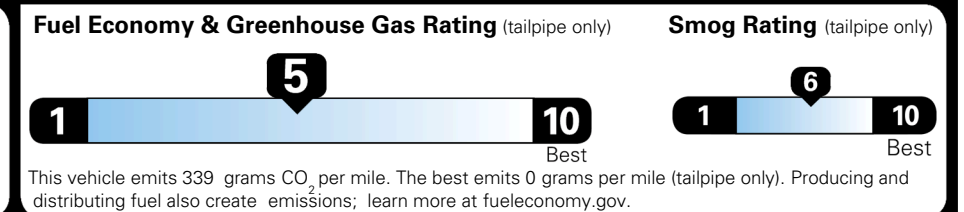

fueleconomy.gov
Calculate personalized estimates and compare vehicles

Smartphone QR Code