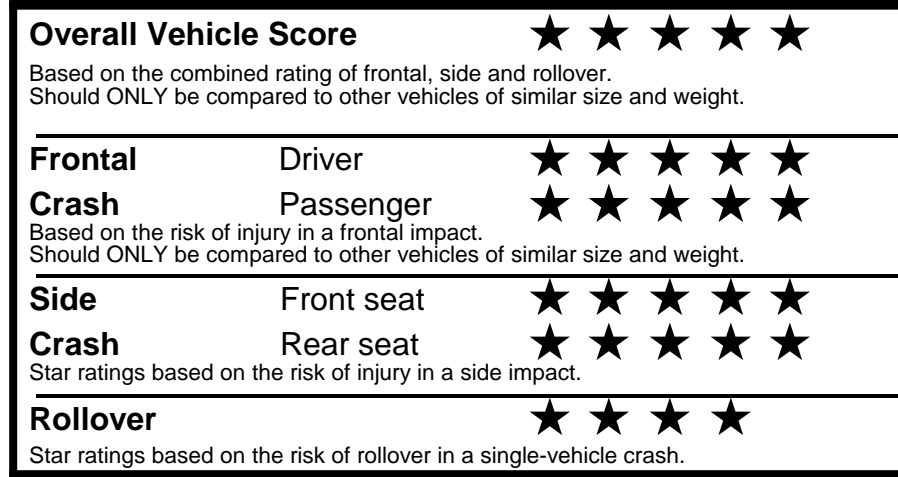

fueleconomy.gov

Calculate personalized estimates and compare vehicles

GOVERNMENT 5-STAR SAFETY RATINGS

PARTS CONTENT INFORMATION

FOR VEHICLES IN THIS CAR LINE U.S./CANADIAN PARTS CONTENT: 55 %

MAJOR SOURCES OF FOREIGN PARTS: KOREA: 30%