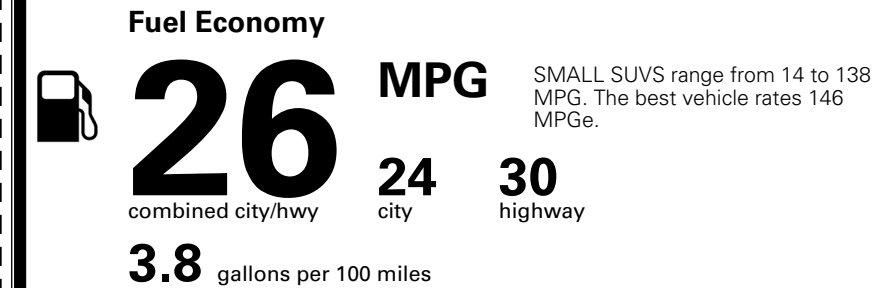

MSRP INCLUDING OPTIONS

\$ 34,460.00

INLAND FREIGHT AND HANDLING

\$ 1,495.00

TOTAL MANUFACTURER'S SUGGESTED RETAIL PRICE ▶

\$ 35,955.00

EPA DOT Fuel Economy and Environment

Gasoline Vehicle