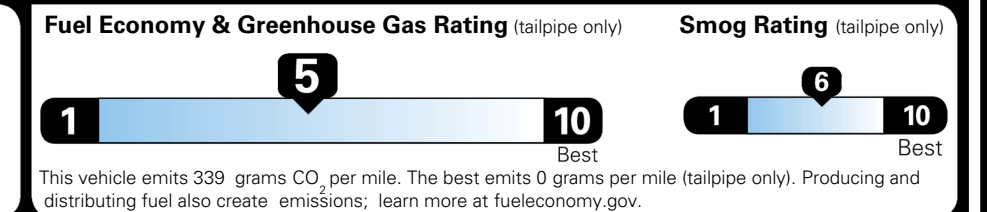

TOTAL ADDITIONAL WEIGHT: 5.6

EPA DOT Fuel Economy and Environment

Gasoline Vehicle

You spend \$1,000 more in fuel costs over 5 years compared to the average new vehicle.

Annual fuel cost \$1,900

Actual results will vary for many reasons, including driving conditions and how you drive and maintain your vehicle. The average new vehicle gets 29 MPG and costs \$8,500 to fuel over 5 years. Cost estimates are based on 15,000 miles per year at \$ 3.30 per gallon. MPGe is miles per gasoline gallon equivalent. Vehicle emissions are a significant cause of climate change and smog.