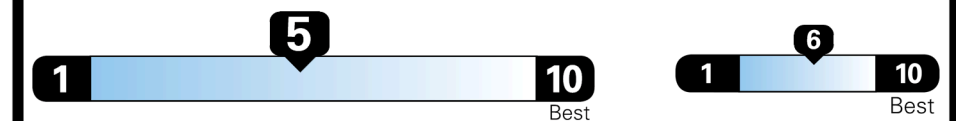

Fuel Economy & Greenhouse Gas Rating (tailpipe only) Smog Rating (tailpipe only)

This vehicle emits 339 grams CO₂ per mile. The best emits 0 grams per mile (tailpipe only). Producing and distributing fuel also create emissions; learn more at fueleconomy.gov.

Actual results will vary for many reasons, including driving conditions and how you drive and maintain your vehicle. The average new vehicle gets 29 MPG and costs $8,500 to fuel over 5 years. Cost estimates are based on 15,000 miles per year at $ 3.30 per gallon. MPGe is miles per gasoline gallon equivalent. Vehicle emissions are a significant cause of climate change and smog.

fueleconomy.gov

Calculate personalized estimates and compare vehicles