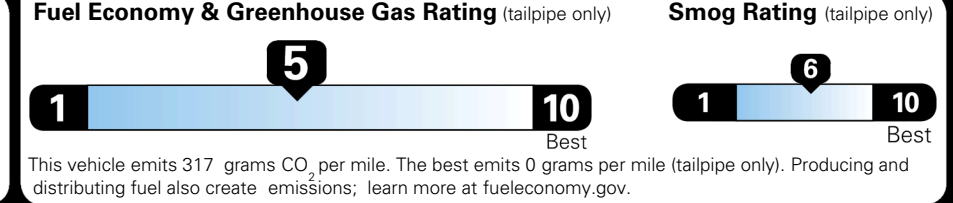

EPA DOT Fuel Economy and Environment

Gasoline Vehicle

You spend
\$250
 more in fuel costs
 over 5 years
 compared to the
 average new vehicle.

Annual fuel cost
\$1,750

Actual results will vary for many reasons, including driving conditions and how you drive and maintain your vehicle. The average new vehicle gets 29 MPG and costs \$8,500 to fuel over 5 years. Cost estimates are based on 15,000 miles per year at \$ 3.30 per gallon. MPGe is miles per gasoline gallon equivalent. Vehicle emissions are a significant cause of climate change and smog.