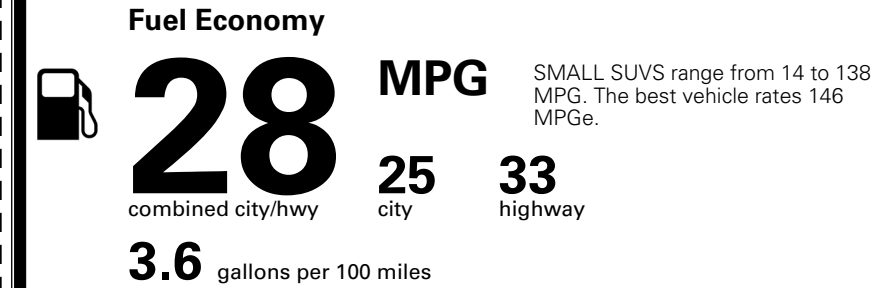

EPA DOT Fuel Economy and Environment

Gasoline Vehicle

You spend
$250
more in fuel costs
over 5 years
compared to the
average new vehicle.

Annual fuel cost
$1,750