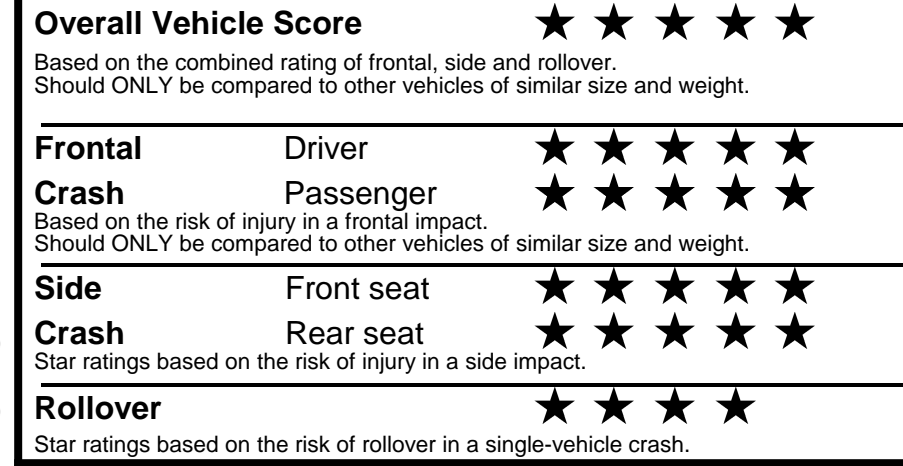

fueleconomy.gov

Calculate personalized estimates and compare vehicles

GOVERNMENT 5-STAR SAFETY RATINGS

Star ratings range from 1 to 5 stars (★★★★★) with 5 being the highest.
 Source: National Highway Traffic Safety Administration (NHTSA).
www.safercar.gov or 1-888-327-4236