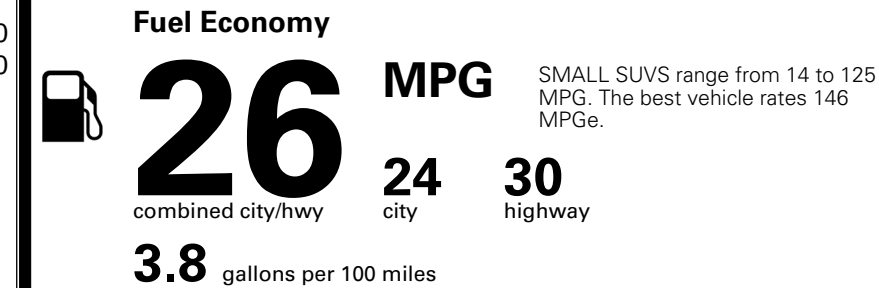

MSRP INCLUDING OPTIONS \$ 31,075.00

INLAND FREIGHT AND HANDLING \$ 1,495.00

TOTAL MANUFACTURER'S SUGGESTED RETAIL PRICE ▶ \$ 32,570.00

TOTAL ADDITIONAL WEIGHT: 5.0

*Additional terms and conditions apply.
 **Kia Connect may be currently unavailable for some Model Year 2022 and newer vehicles sold or purchased in Massachusetts; please see owners.kia.com for more information.
 NOTE: When you purchase this vehicle, Kia America, Inc. collects personal information you provide to the dealership. For information on our collection and use of personal information and your rights, please see our Privacy Policy on www.kia.com.

EPA DOT Fuel Economy and Environment

Gasoline Vehicle

You spend \$1,000 more in fuel costs over 5 years compared to the average new vehicle.

Annual fuel cost \$1,900

Actual results will vary for many reasons, including driving conditions and how you drive and maintain your vehicle. The average new vehicle gets 29 MPG and costs \$8,500 to fuel over 5 years. Cost estimates are based on 15,000 miles per year at \$ 3.30 per gallon. MPGe is miles per gasoline gallon equivalent. Vehicle emissions are a significant cause of climate change and smog.