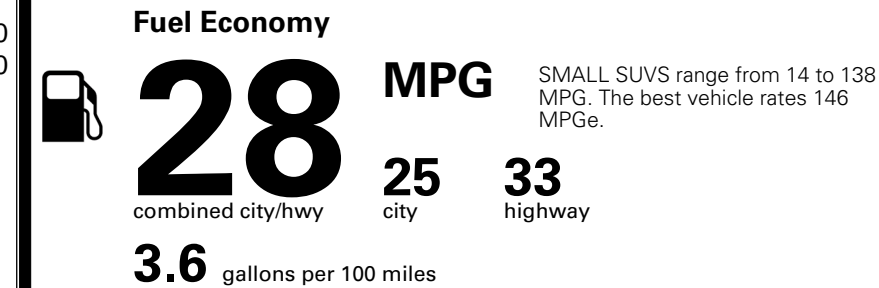

MSRP INCLUDING OPTIONS \$ 29,365.00

INLAND FREIGHT AND HANDLING \$ 1,495.00

TOTAL MANUFACTURER'S SUGGESTED RETAIL PRICE ► \$ 30,860.00

TOTAL ADDITIONAL WEIGHT: 7.8

*Additional terms and conditions apply.
 **Kia Connect may be currently unavailable for some Model Year 2022 and newer vehicles sold or purchased in Massachusetts; please see owners.kia.com for more information.
 NOTE: When you purchase this vehicle, Kia America, Inc. collects personal information you provide to the dealership. For information on our collection and use of personal information and your rights, please see our Privacy Policy on www.kia.com.

EPA DOT Fuel Economy and Environment

Gasoline Vehicle

You spend \$250 more in fuel costs over 5 years compared to the average new vehicle.

Annual fuel cost \$1,750

Actual results will vary for many reasons, including driving conditions and how you drive and maintain your vehicle. The average new vehicle gets 29 MPG and costs \$8,500 to fuel over 5 years. Cost estimates are based on 15,000 miles per year at \$ 3.30 per gallon. MPGe is miles per gasoline gallon equivalent. Vehicle emissions are a significant cause of climate change and smog.