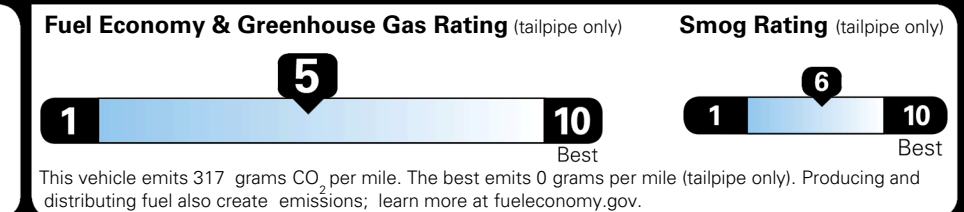

Gasoline Vehicle

You spend $250 more in fuel costs over 5 years
compared to the average new vehicle.

Annual fuel cost $1,750

Actual results will vary for many reasons, including driving conditions and how you drive and maintain your vehicle. The average new vehicle gets 29 MPG and costs $8,500 to fuel over 5 years. Cost estimates are based on 15,000 miles per year at $ 3.30 per gallon. MPGe is miles per gasoline gallon equivalent. Vehicle emissions are a significant cause of climate change and smog.

fueleconomy.gov
Calculate personalized estimates and compare vehicles