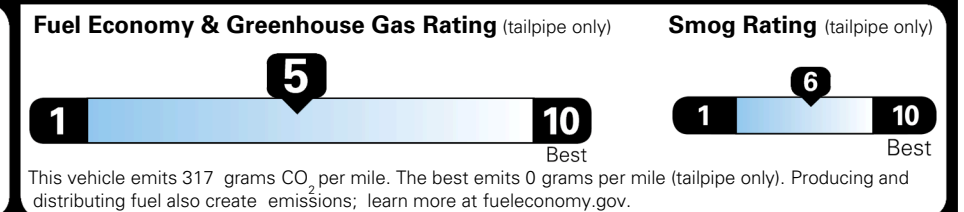

TOTAL ADDITIONAL WEIGHT: 7.8

EPA DOT Fuel Economy and Environment

Gasoline Vehicle

You spend \$250 more in fuel costs over 5 years compared to the average new vehicle.

Annual fuel cost \$1,750

Actual results will vary for many reasons, including driving conditions and how you drive and maintain your vehicle. The average new vehicle gets 29 MPG and costs \$8,500 to fuel over 5 years. Cost estimates are based on 15,000 miles per year at \$ 3.30 per gallon. MPGe is miles per gasoline gallon equivalent. Vehicle emissions are a significant cause of climate change and smog.